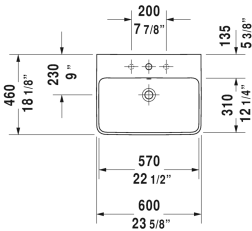

**ME by Starck Washbasin # 2335600000 / 2335600030**

| < 23 5/8" Inch > |

Washbasin	Dimension	Weight	Order number
with overflow, with faucet deck, underside fully glazed, hardware included, wall-mounted, 23 5/8" Inch			
<b>Colors</b>			
00 White			
<b>Variant</b>			
●	23 5/8" x 18 1/8" Inch	37.7 lb	2335600000
● ● ●	23 5/8" x 18 1/8" Inch	37.7 lb	2335600030
Sanitary ceramics with the special WonderGliss surface finish will remain clean and attractive-looking for a long time to come. When ordering WonderGliss please add a "1" as eleventh digit to the model number.			
<b>Suitable products</b>			
Pedestal for # 233565, 233560, 233555, 233613, 233612, 233610, 233683, 233663, 6 7/8" x 8 1/4" Inch	6 7/8" x 8 1/4" Inch		085839
Siphon cover for # 233565, 233560, 233555, 233613, 233612, 233610, 233683, 233663, 6 3/4" x 11 3/4" Inch	6 3/4" x 11 3/4" Inch		085840

All drawings contain the necessary measurements which are subject to standard tolerances. They are stated in inch & mm and are non-binding. Exact measurements, in particular for customized installation scenarios, can only be taken from the finished ceramic piece.