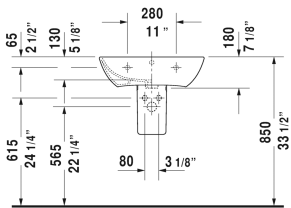

**ME by Starck Washbasin # 2335600000 / 2335600030**

| < 23 5/8" Inch > |

Washbasin	Dimension	Weight	Order number
with overflow, with faucet deck, underside fully glazed, hardware included, wall-mounted, 23 5/8" Inch			
<b>Colors</b>			
00 White			
<b>Variant</b>			
●	23 5/8" x 18 1/8" Inch	37.7 lb	2335600000
● ● ●	23 5/8" x 18 1/8" Inch	37.7 lb	2335600030
Sanitary ceramics with the special WonderGliss surface finish will remain clean and attractive-looking for a long time to come. When ordering WonderGliss please add a "1" as eleventh digit to the model number.			
<b>Suitable products</b>			
Pedestal for # 233565, 233560, 233555, 233613, 233612, 233610, 233683, 233663, 6 7/8" x 8 1/4" Inch	6 7/8" x 8 1/4" Inch		085839
Siphon cover for # 233565, 233560, 233555, 233613, 233612, 233610, 233683, 233663, 6 3/4" x 11 3/4" Inch	6 3/4" x 11 3/4" Inch		085840

All drawings contain the necessary measurements which are subject to standard tolerances. They are stated in inch & mm and are non-binding. Exact measurements, in particular for customized installation scenarios, can only be taken from the finished ceramic piece.