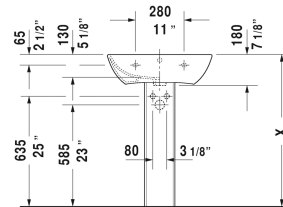

**ME by Starck Washbasin # 2335600000 / 2335600030**

| < 23 5/8" Inch > |

Washbasin	Dimension	Weight	Order number
with overflow, with faucet deck, underside fully glazed, hardware included, wall-mounted, 23 5/8" Inch			
<b>Colors</b>			
00 White			
<b>Variant</b>			
●	23 5/8" x 18 1/8" Inch	37.7 lb	2335600000
● ● ●	23 5/8" x 18 1/8" Inch	37.7 lb	2335600030
Sanitary ceramics with the special WonderGliss surface finish will remain clean and attractive-looking for a long time to come. When ordering WonderGliss please add a "1" as eleventh digit to the model number.			
<b>Suitable products</b>			
Pedestal for # 233565, 233560, 233555, 233613, 233612, 233610, 233683, 233663, 6 7/8" x 8 1/4" Inch	6 7/8" x 8 1/4" Inch		085839
Siphon cover for # 233565, 233560, 233555, 233613, 233612, 233610, 233683, 233663, 6 3/4" x 11 3/4" Inch	6 3/4" x 11 3/4" Inch		085840

All drawings contain the necessary measurements which are subject to standard tolerances. They are stated in inch & mm and are non-binding. Exact measurements, in particular for customized installation scenarios, can only be taken from the finished ceramic piece.