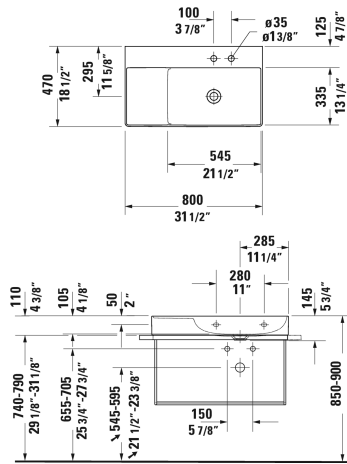

**DuraSquare Furniture washbasin asymmetric # 2349800040 / 2349800041 / 2349800044 / 2349800070**

|< 31 1/2" Inch >|

Furniture washbasin asymmetric	Dimension	Weight	Order number
without overflow, with faucet deck, bowl on right side, hardware included, ceramic covered slotted waste included, wall-mounted, underside fully glazed, 31 1/2" Inch			
<b>Colors</b>			
00 White			
<b>Variant</b>			
● ●	31 1/2" x 18 1/2" Inch	44.5 lb	2349800040
●	31 1/2" x 18 1/2" Inch	44.5 lb	2349800041
● ● ●	31 1/2" x 18 1/2" Inch	44.5 lb	2349800044
☒	31 1/2" x 18 1/2" Inch	44.5 lb	2349800070
<b>Infobox</b>			
Made of DuraCeram			
Sanitary ceramics with the special WonderGliss surface finish will remain clean and attractive-looking for a long time to come. When ordering WonderGliss please add a "1" as eleventh digit to the model number.			
Towel rail square tube 1/2", Chrome, for washbasin # 235380, 234880, 234980	29 3/8" Inch	1.3 lb	003121
Design Siphon		3.3 lb	005036
<b>Suitable products</b>			

**DuraSquare Furniture washbasin asymmetric # 2349800040 /  
2349800041 / 2349800044 / 2349800070**

|< 31 1/2" Inch >|

Metal console floorstanding ** height adjustable +2", hardware included, for washbasin # 235380, 234880, 234980, towel rail right or left, reversible, 34" x 17 3/4" Inch	34" x 17 3/4" Inch	003111
Metal console wall-mounted ** hardware included, for washbasin # 235380, 234880, 234980, towel rail right or left, reversible, 34" x 17 3/4" Inch	34" x 17 3/4" Inch	003112
Glass inserts safety glass, for metal console # 003111, 003112, 30 3/8" x 15" Inch	30 3/8" x 15" Inch	009967
Vanity unit wall-mounted 2 drawers, upper drawer including cut-out for siphon and siphon cover, for DuraSquare # 234980 bowl on right side, 30 7/8" x 18 1/8" Inch	30 7/8" x 18 1/8" Inch	XS4169