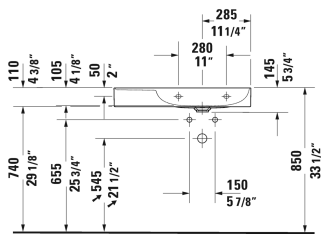

**DuraSquare Furniture washbasin asymmetric # 2349800040 / 2349800041 / 2349800044 / 2349800070**

|< 31 1/2" Inch >|

Furniture washbasin asymmetric	Dimension	Weight	Order number
without overflow, with faucet deck, bowl on right side, hardware included, ceramic covered slotted waste included, wall-mounted, underside fully glazed, 31 1/2" Inch			
<b>Colors</b>			
00 White			
<b>Variant</b>			
● ●	31 1/2" x 18 1/2" Inch	44.5 lb	2349800040
●	31 1/2" x 18 1/2" Inch	44.5 lb	2349800041
● ● ●	31 1/2" x 18 1/2" Inch	44.5 lb	2349800044
☒	31 1/2" x 18 1/2" Inch	44.5 lb	2349800070
<b>Infobox</b>			
Made of DuraCeram			
Sanitary ceramics with the special WonderGliss surface finish will remain clean and attractive-looking for a long time to come. When ordering WonderGliss please add a "1" as eleventh digit to the model number.			
Towel rail square tube 1/2", Chrome, for washbasin # 235380, 234880, 234980	29 3/8" Inch	1.3 lb	003121
Design Siphon		3.3 lb	005036
<b>Suitable products</b>			

*All drawings contain the necessary measurements which are subject to standard tolerances. They are stated in inch & mm and are non-binding. Exact measurements, in particular for customized installation scenarios, can only be taken from the finished ceramic piece.*