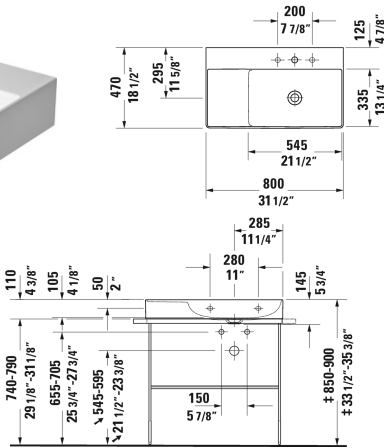

**DuraSquare Furniture washbasin asymmetric # 2349800040 / 2349800041 / 2349800044 / 2349800070**

|< 31 1/2" Inch >|

Furniture washbasin asymmetric	Dimension	Weight	Order number
without overflow, with faucet deck, bowl on right side, hardware included, ceramic covered slotted waste included, wall-mounted, underside fully glazed, 31 1/2" Inch			
<b>Colors</b>			
00 White			
<b>Variant</b>			
● ●	31 1/2" x 18 1/2" Inch	44.5 lb	2349800040
●	31 1/2" x 18 1/2" Inch	44.5 lb	2349800041
● ● ●	31 1/2" x 18 1/2" Inch	44.5 lb	2349800044
☒	31 1/2" x 18 1/2" Inch	44.5 lb	2349800070
<b>Infobox</b>			
Made of DuraCeram			
Sanitary ceramics with the special WonderGliss surface finish will remain clean and attractive-looking for a long time to come. When ordering WonderGliss please add a "1" as eleventh digit to the model number.			
Towel rail square tube 1/2", Chrome, for washbasin # 235380, 234880, 234980	29 3/8" Inch	1.3 lb	003121
Design Siphon		3.3 lb	005036
<b>Suitable products</b>			

**DuraSquare Furniture washbasin asymmetric # 2349800040 /  
2349800041 / 2349800044 / 2349800070**

|< 31 1/2" Inch >|

Metal console floorstanding ** height adjustable +2", hardware included, for washbasin # 235380, 234880, 234980, towel rail right or left, reversible, 34" x 17 3/4" Inch	34" x 17 3/4" Inch	003111
Metal console wall-mounted ** hardware included, for washbasin # 235380, 234880, 234980, towel rail right or left, reversible, 34" x 17 3/4" Inch	34" x 17 3/4" Inch	003112
Glass inserts safety glass, for metal console # 003111, 003112, 30 3/8" x 15" Inch	30 3/8" x 15" Inch	009967
Vanity unit wall-mounted 2 drawers, upper drawer including cut-out for siphon and siphon cover, for DuraSquare # 234980 bowl on right side, 30 7/8" x 18 1/8" Inch	30 7/8" x 18 1/8" Inch	XS4169