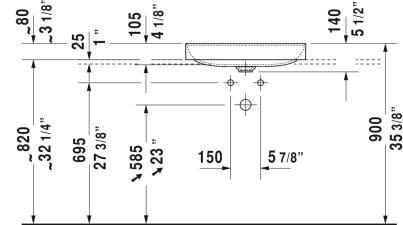

DuraSquare Washbowl # 2355600000

| < 23 5/8" Inch > |

| Washbowl | Dimension | Weight | Order number |
|--|------------------------|--------|--------------|
| ground, without overflow, without faucet deck, ceramic covered slotted waste included, hardware included, 23 5/8" Inch | | | |
| Colors | | | |
| 00 White | | | |
| Variant | | | |
| ☒ | 23 5/8" x 13 5/8" Inch | 26 lb | 2355600000 |
| Infobox | | | |
| Made of DuraCeram | | | |
| Sanitary ceramics with the special WonderGliss surface finish will remain clean and attractive-looking for a long time to come. When ordering WonderGliss please add a "1" as eleventh digit to the model number. | | | |
| Design Siphon | | 3.3 lb | 005036 |
| Suitable products | | | |
| Vanity unit wall-mounted 1 pull-out compartment, countertop including one cut-out, for 1 above-counter basin centered, 31 1/2" x 21 5/8" Inch | 31 1/2" x 21 5/8" Inch | | KT6694 |
| Vanity unit wall-mounted 1 pull-out compartment, countertop including one cut-out, for 1 above-counter basin centered, 39 3/8" x 21 5/8" Inch | 39 3/8" x 21 5/8" Inch | | KT6695 |
| Vanity unit wall-mounted 1 pull-out compartment, countertop including one cut-out, for 1 above-counter basin centered, 47 1/4" x 21 5/8" Inch | 47 1/4" x 21 5/8" Inch | | KT6696 |
| Vanity unit wall-mounted 2 pull-out compartments, 1 countertop with one cut-out or two cut-outs, for 1 or 2 above-counter basin(s), 55 1/8" x 21 5/8" Inch | 55 1/8" x 21 5/8" Inch | | KT6697 B/L/R |

All drawings contain the necessary measurements which are subject to standard tolerances. They are stated in inch & mm and are non-binding. Exact measurements, in particular for customized installation scenarios, can only be taken from the finished ceramic piece.