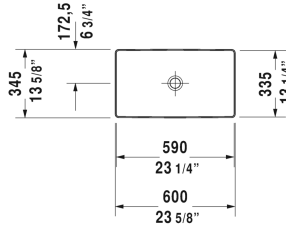

DuraSquare Washbowl # 2355600000

| < 23 5/8" Inch > |

| Washbowl | Dimension | Weight | Order number |
|--|------------------------|--------|--------------|
| ground, without overflow, without faucet deck, ceramic covered slotted waste included, hardware included, 23 5/8" Inch | | | |
| Colors | | | |
| 00 White | | | |
| Variant | | | |
| ☒ | 23 5/8" x 13 5/8" Inch | 26 lb | 2355600000 |
| Infobox | | | |
| Made of DuraCeram | | | |
| Sanitary ceramics with the special WonderGliss surface finish will remain clean and attractive-looking for a long time to come. When ordering WonderGliss please add a "1" as eleventh digit to the model number. | | | |
| Design Siphon | | 3.3 lb | 005036 |
| Suitable products | | | |
| Vanity unit wall-mounted 1 pull-out compartment, countertop including one cut-out, for 1 above-counter basin centered, 31 1/2" x 21 5/8" Inch | 31 1/2" x 21 5/8" Inch | | KT6694 |
| Vanity unit wall-mounted 1 pull-out compartment, countertop including one cut-out, for 1 above-counter basin centered, 39 3/8" x 21 5/8" Inch | 39 3/8" x 21 5/8" Inch | | KT6695 |
| Vanity unit wall-mounted 1 pull-out compartment, countertop including one cut-out, for 1 above-counter basin centered, 47 1/4" x 21 5/8" Inch | 47 1/4" x 21 5/8" Inch | | KT6696 |
| Vanity unit wall-mounted 2 pull-out compartments, 1 countertop with one cut-out or two cut-outs, for 1 or 2 above-counter basin(s), 55 1/8" x 21 5/8" Inch | 55 1/8" x 21 5/8" Inch | | KT6697 B/L/R |