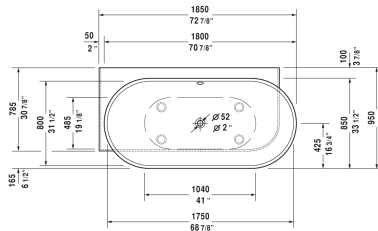

Luv Bathtub # 70043100000090

< 72 7/8" Inch >

Bathtub	Dimension	Weight	Order number
corner left, with seamless panel and support frame, with two backrest slopes, cUPC® listed*, DuraSolid® A, Filling capacity 66.6 gal			
Colors			
00 White			
Variant			
Base tub	72 7/8" x 37 3/8" Inch	231.5 lb	70043100000090
Infobox			
* Complies with the following standards: CSA B45.5/IAPMO Z124			
Suitable products			
Tile flange ,			790112
Cable-driven waste and overflow brass,			790250
Drop-in drain (PVC), for all back-to-wall, corner and freestanding bathtubs, cUPC® listed*,			791281
Drop-in drain (ABS), for all back-to-wall, corner and freestanding bathtubs, cUPC® listed*,			791282

All drawings contain the necessary measurements which are subject to standard tolerances. They are stated in inch & mm and are non-binding. Exact measurements, in particular for customized installation scenarios, can only be taken from the finished ceramic piece.