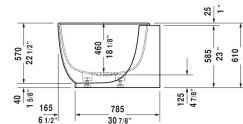

Luv Bathtub # 70043100000090

< 72 7/8" Inch >

Bathtub	Dimension	Weight	Order number
corner left, with seamless panel and support frame, with two backrest slopes, cUPC® listed*, DuraSolid® A, Filling capacity 66.6 gal			
Colors			
00 White			
Variant			
Base tub	72 7/8" x 37 3/8" Inch	231.5 lb	70043100000090
Infobox			
* Complies with the following standards: CSA B45.5/IAPMO Z124			
Suitable products			
Tile flange ,			790112
Cable-driven waste and overflow brass,			790250
Drop-in drain (PVC), for all back-to-wall, corner and freestanding bathtubs, cUPC® listed*,			791281
Drop-in drain (ABS), for all back-to-wall, corner and freestanding bathtubs, cUPC® listed*,			791282

All drawings contain the necessary measurements which are subject to standard tolerances. They are stated in inch & mm and are non-binding. Exact measurements, in particular for customized installation scenarios, can only be taken from the finished ceramic piece.