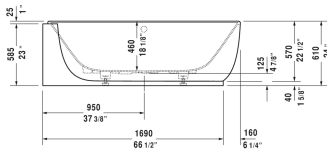

Luv Bathtub # 70043100000090

< 72 7/8" Inch >

Bathtub	Dimension	Weight	Order number
corner left, with seamless panel and support frame, with two backrest slopes, cUPC® listed*, DuraSolid® A, Filling capacity 66.6 gal			
Colors			
00 White			
Variant			
Base tub	72 7/8" x 37 3/8" Inch	231.5 lb	70043100000090
Infobox			
* Complies with the following standards: CSA B45.5/IAPMO Z124			
Suitable products			
Tile flange ,			790112
Cable-driven waste and overflow brass,			790250
Drop-in drain (PVC), for all back-to-wall, corner and freestanding bathtubs, cUPC® listed*,			791281
Drop-in drain (ABS), for all back-to-wall, corner and freestanding bathtubs, cUPC® listed*,			791282

All drawings contain the necessary measurements which are subject to standard tolerances. They are stated in inch & mm and are non-binding. Exact measurements, in particular for customized installation scenarios, can only be taken from the finished ceramic piece.