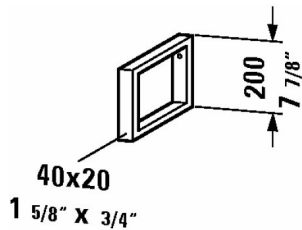

Accessories Console support Compact # UV991700000

|< 1 5/8" Inch >|

Console support Compact	Dimension	Weight	Order number
1 console support-towel rail, for installation beneath console 18 7/8" in depth, Chrome			
Colors			
10 Chrome			
Variant			
	1 5/8" x 17 7/8" Inch		UV991700000
Suitable products			
Console for above-counter basin and vanity basin Compact 1 console with one cut-out, price per section of 3 7/8", basic price until 31 1/2", 1 3/4" thickness, 18 7/8" Inch			UV100C
Console for above-counter basin and vanity basin Compact 1 console with two cut-outs, price per section of 3 7/8", basic price until 31 1/2", 1 3/4" thickness, 18 7/8" Inch	18 7/8" Inch		UV101C
Console for above-counter basin and vanity basin Compact 1 console with one cut-out, price per section of 3 7/8", basic price until 31 1/2", 1 1/8" thickness, 18 7/8" Inch	18 7/8" Inch		UV104C
Console for above-counter basin and vanity basin Compact 1 console with two cut-outs, price per section of 3 7/8", basic price until 31 1/2", 1 1/8" thickness, 18 7/8" Inch	18 7/8" Inch		UV105C

All drawings contain the necessary measurements which are subject to standard tolerances. They are stated in inch & mm and are non-binding. Exact measurements, in particular for customized installation scenarios, can only be taken from the finished ceramic piece.