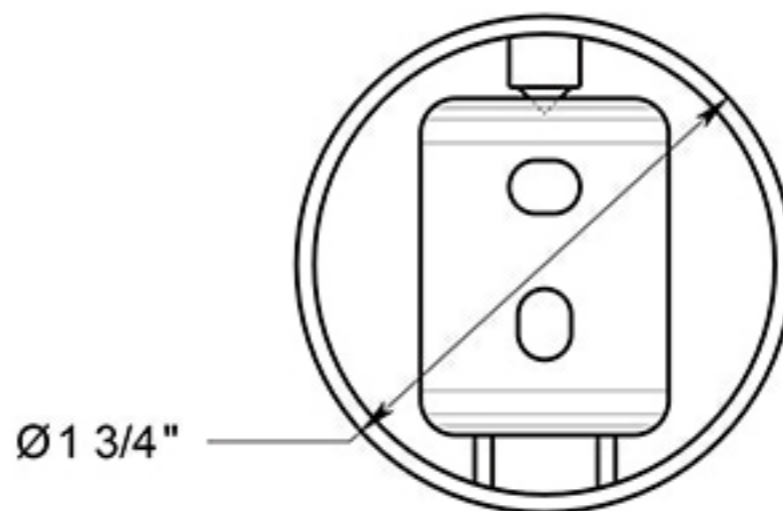

BBN2009

SINGLE ROBE HOOK / ZINC

DRAWING NOT TO SCALE

NOTE: Deltana reserves the right to constantly improve its products and is not responsible for differences between the product in-hand and the specifications contained in this drawing. We do not recommend to pre-drill holes or pre-cut woods or metals based on the drawing information if the veracity of the specifications has not been proven by the live product.