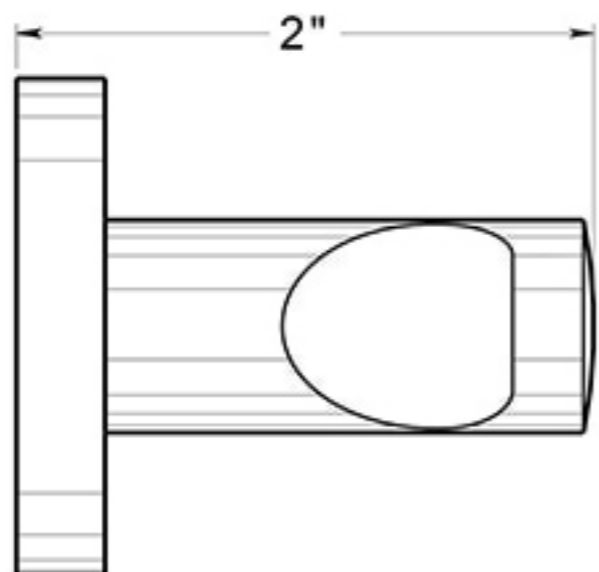

BBN2009

SINGLE ROBE HOOK / ZINC

DRAWING NOT TO SCALE

NOTE: Deltana reserves the right to constantly improve its products and is not responsible for differences between the product in-hand and the specifications contained in this drawing. We do not recommend to pre-drill holes or pre-cut woods or metals based on the drawing information if the veracity of the specifications has not been proven by the live product.