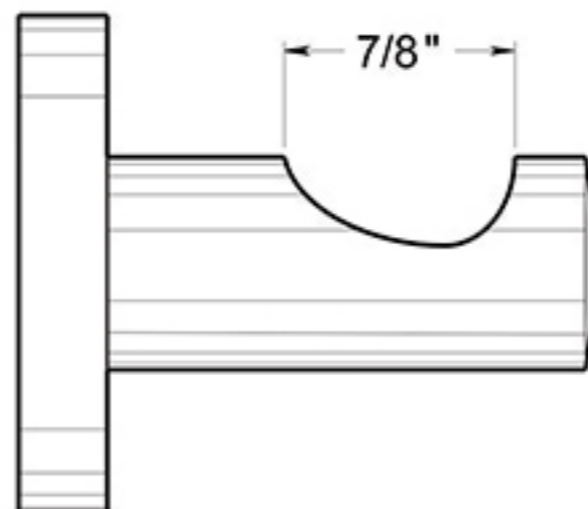

BBN2009

SINGLE ROBE HOOK / ZINC

DRAWING NOT TO SCALE

NOTE: Deltana reserves the right to constantly improve its products and is not responsible for differences between the product in-hand and the specifications contained in this drawing. We do not recommend to pre-drill holes or pre-cut woods or metals based on the drawing information if the veracity of the specifications has not been proven by the live product.