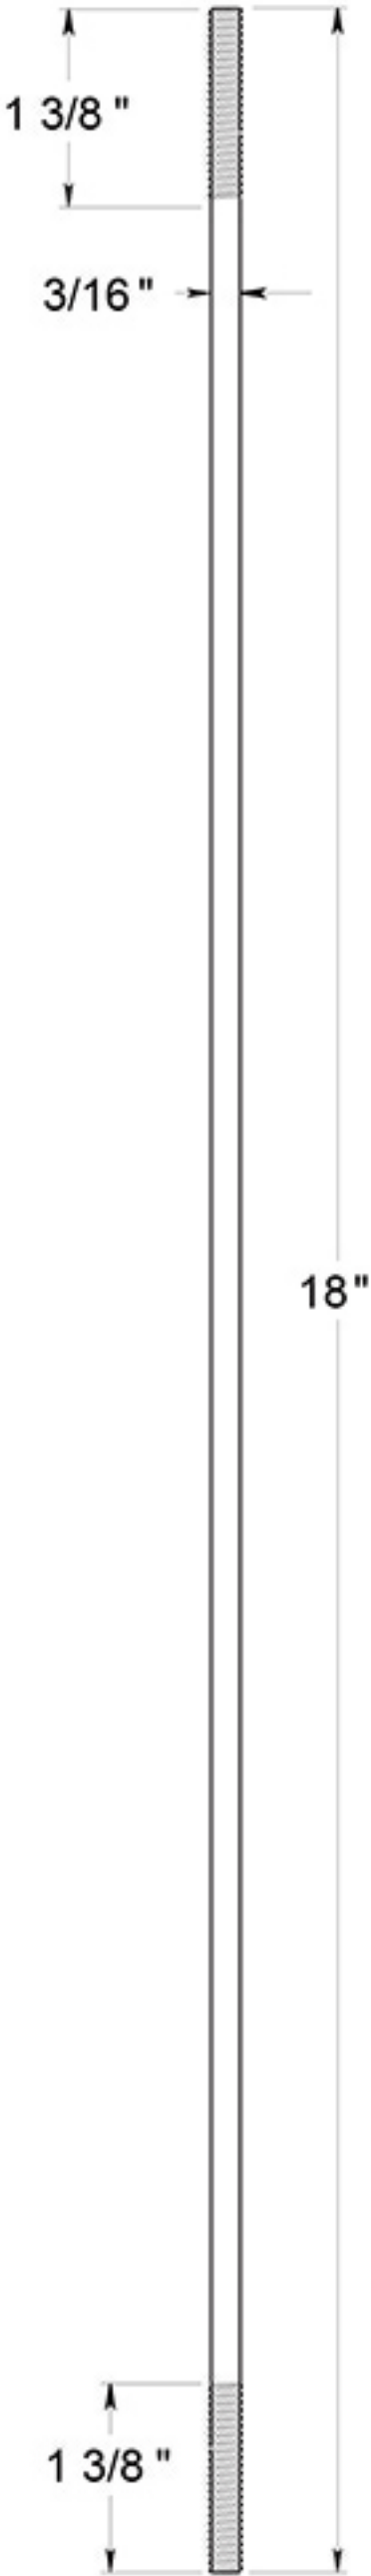

# EXTROD18

18" EXTENSION ROD FOR EFB / STAINLESS STEEL

DRAWING NOT TO SCALE

NOTE: Deltana reserves the right to constantly improve its products and is not responsible for differences between the product in-hand and the specifications contained in this drawing. We do not recommend to pre-drill holes or pre-cut woods or metals based on the drawing information if the veracity of the specifications has not been proven by the live product.