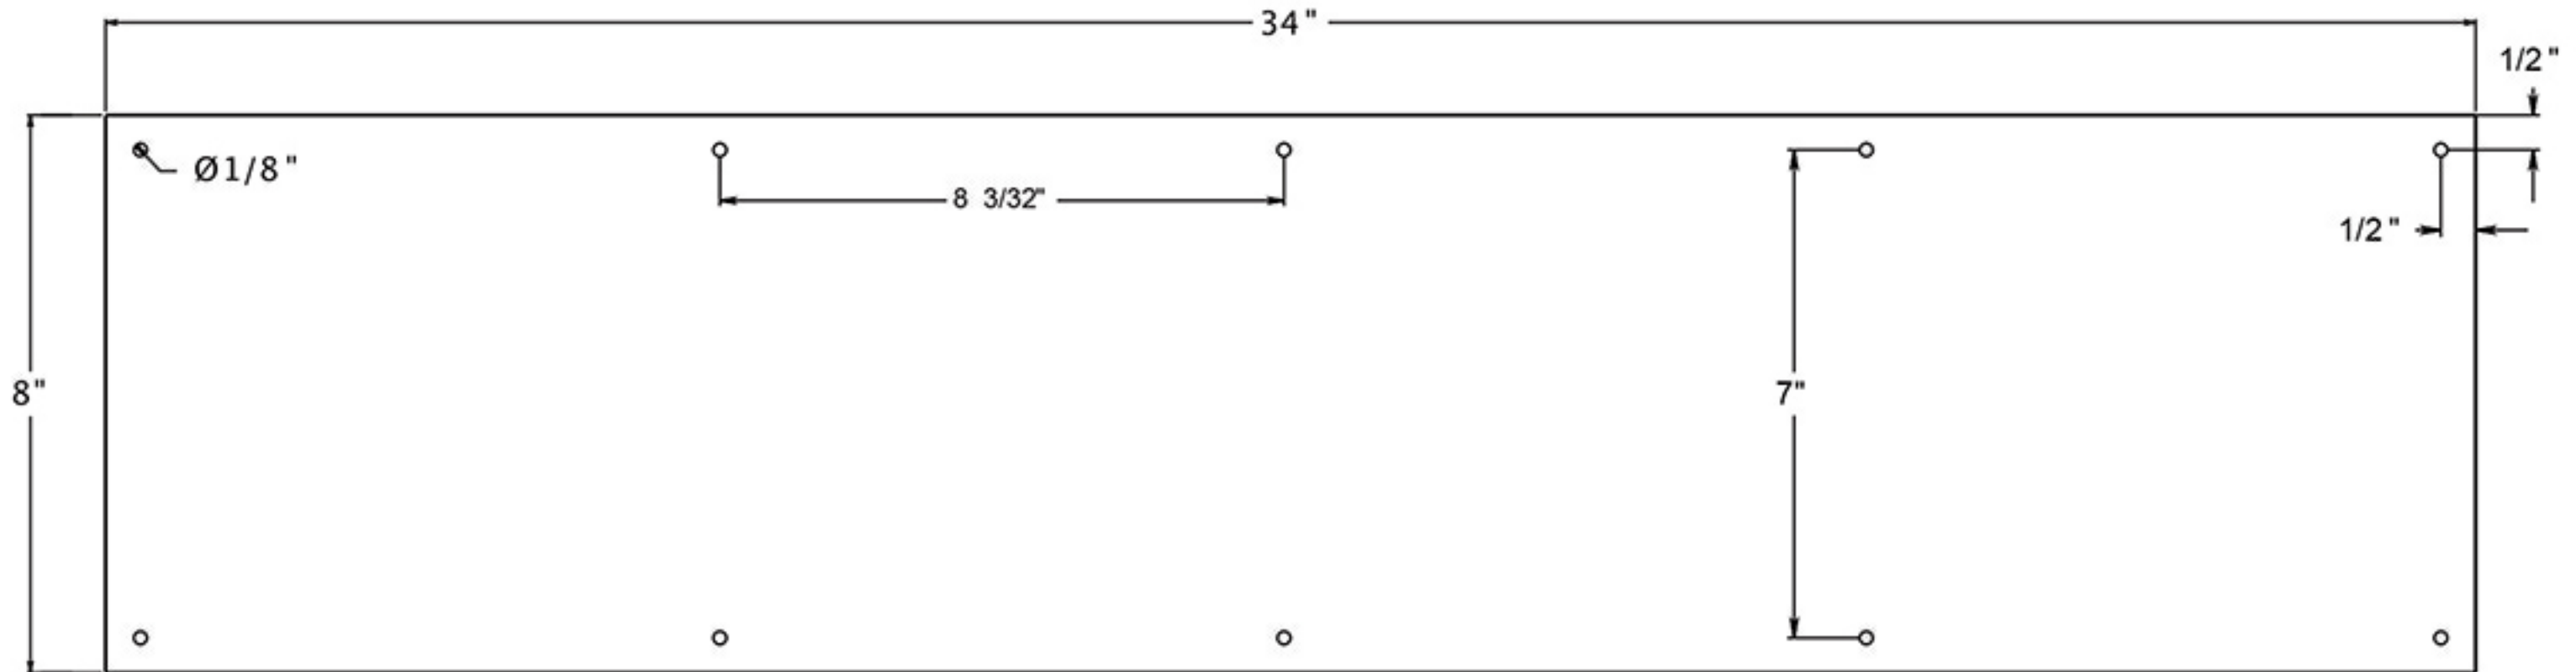

KP834

8"x 34" KICK PLATE / STAINLESS STEEL

DRAWING NOT TO SCALE

NOTE: Deltana reserves the right to constantly improve its products and is not responsible for differences between the product in-hand and the specifications contained in this drawing. We do not recommend to pre-drill holes or pre-cut woods or metals based on the drawing information if the veracity of the specifications has not been proven by the live product.