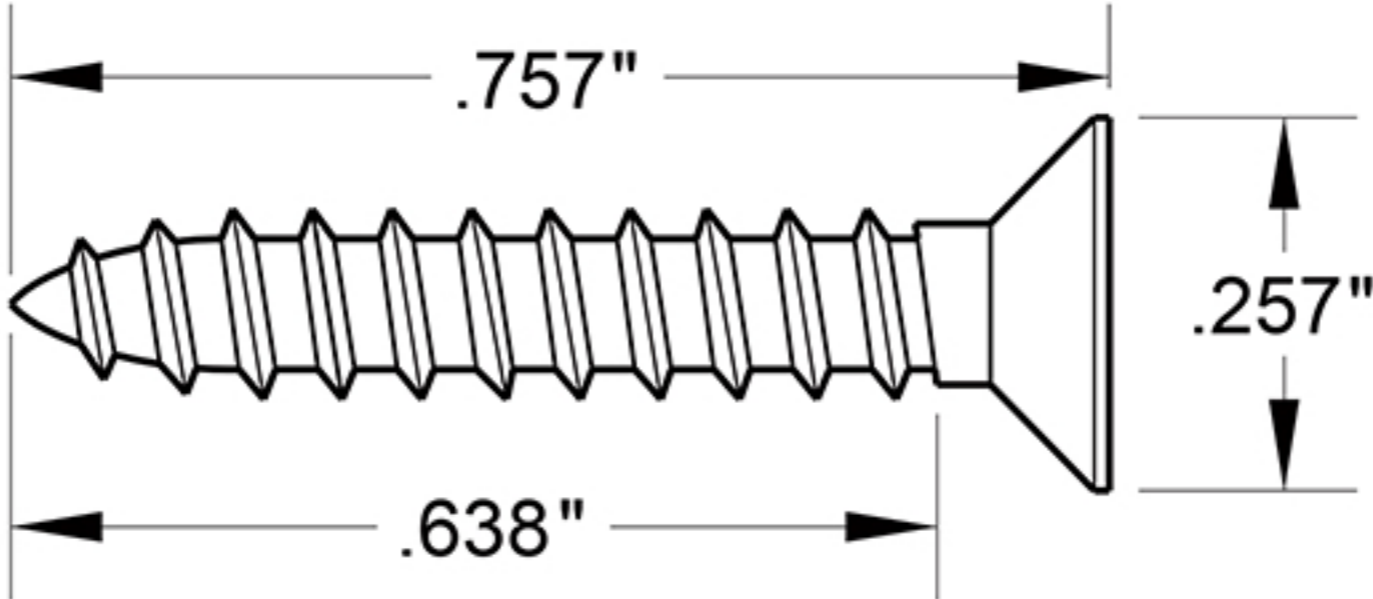

SCWB775

#7 x 3/4" WOOD SCREW / SOLID BRASS

DRAWING NOT TO SCALE

NOTE: Deltana reserves the right to constantly improve its products and is not responsible for differences between the product in-hand and the specifications contained in this drawing. We do not recommend to pre-drill holes or pre-cut woods or metals based on the drawing information if the veracity of the specifications has not been proven by the live product.