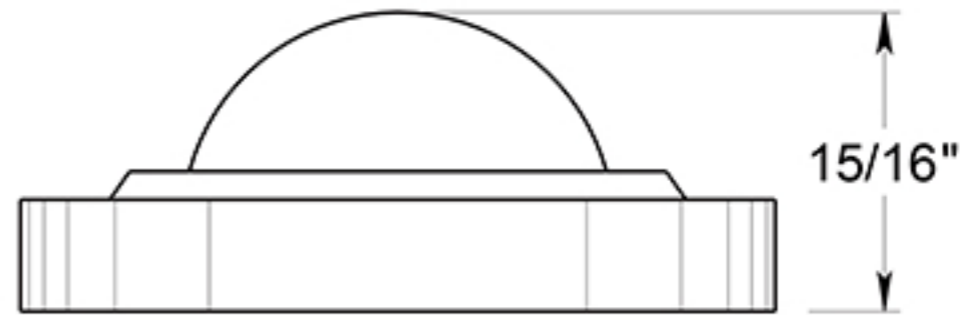

# WBC238

2-1/2" ROUND BUMPER / FLUSH MOUNT / CONVEX / SOLID BRASS

Front View

Side View

DRAWING NOT TO SCALE

NOTE: Deltana reserves the right to constantly improve its products and is not responsible for differences between the product in-hand and the specifications contained in this drawing. We do not recommend to pre-drill holes or pre-cut woods or metals based on the drawing information if the veracity of the specifications has not been proven by the live product.