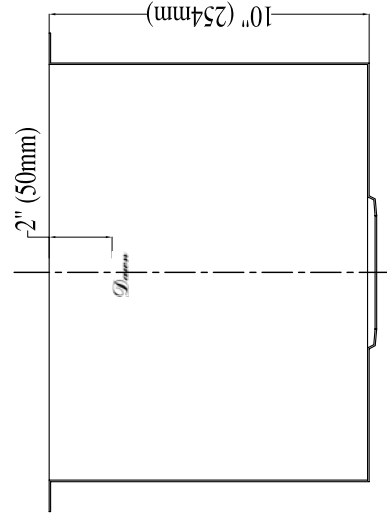

Model No: BSQ131610

**Overall size:
15"X18"X10"**

FEATURES:

Type 304 stainless steel
18 Gauge thickness
Satin finish.

INSTALLATION

Undermount installation
Supplied With Cutout
template.

SECTION A-A

Dawn Kitchen & Bath Products, Inc.