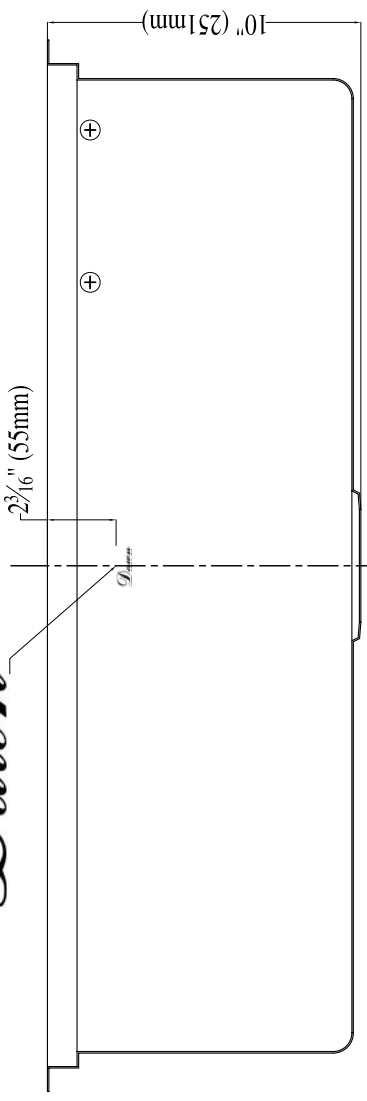

*Dawn*

SECTION A-A

Model No: SRU311710

Overall size:  
33 3/8" X 19 3/16" X 10"

**FEATURES:**

Type 304 stainless steel  
18 Gauge thickness  
Satin finish.

**INSTALLATION**

Undermount installation  
Supplied With Cutout  
template.