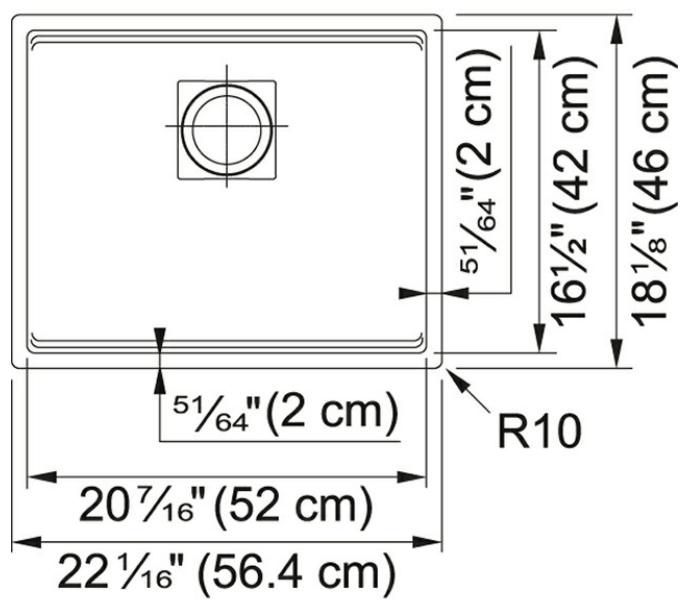

Peak - Granite PKG11020 Granite Mocha

Product Picture

Technical Drawing

Product Dimensions

Length overall	22 1/16"
Width overall	18 1/8"
Length of large bowl	20 1/2"
Width of large bowl	16 9/16"
Depth of large bowl	7 7/8"
Minimum Cabinet Size	23 5/8"

General Information

Number of Bowls	1
Cut-Out Template	No

Article Numbers

FUN#	125.0507.828
US Part Number	PKG11020MOC