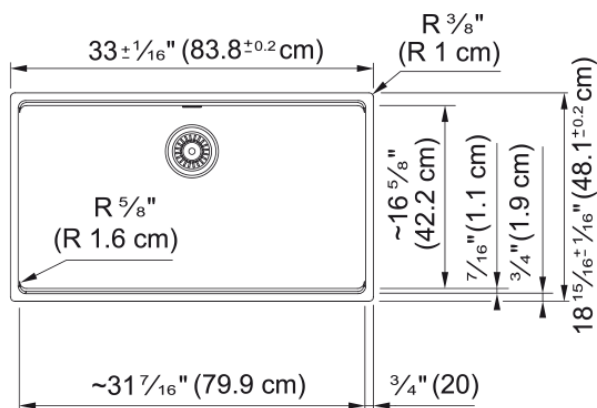

Maris Undermount Sink - MAG11031-CHA | 125.0686.966

Technical Data

Aspect

Sink type	Sink
Type of material	Granite
Number of bowls	1
Color	Champagne
Finish	None

Product Dimensions

Exterior size: right to left	33.008
Exterior size: front to back	18.937
Large bowl size: right to left	31.457
Large bowl size: front to back	16.614
Large bowl: depth	9.488

Installation

Minimum cabinet size	36"
----------------------	-----

Product specifications

Installation type	Undermount
Drain hole	3 1/2"
Position of drainer	No drainer

Product identification

Product brand	FRANKE
Product family	Maris
Collection	Maris
Certified by	IAPMO