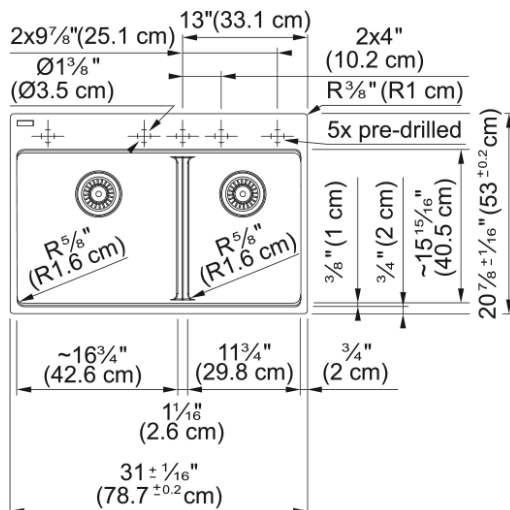

Maris Topmount Sink - MAG6601611LD-MBK | 114.0687.086

Technical Data

Aspect

Sink type	Sink
Type of material	Granite
Number of bowls	2
Color	Matte black
Finish	None

Product Dimensions

Exterior size: right to left	30.984
Exterior size: front to back	20.866
Large bowl size: right to left	16.945
Large bowl size: front to back	15.606
Large bowl: depth	9.492
Small bowl size: right to left	11.984
Small bowl size: front to back	15.606
Small bowl: depth	9.492

Installation

Minimum cabinet size	33"
----------------------	-----

Product specifications

Installation type	Topmount / drop in
Drain hole	3 1/2"
Position of drainer	No drainer

Product identification

Product brand	FRANKE
Product family	Maris
Collection	Maris
Certified by	IAPMO

Features

Drainers number	No drainer
-----------------	------------

Features

Product reversibility	No
Faucet ledge	Yes
Strainer assembly included	No
Strainer assembly type	No waste kit
Overflow	No
Number of faucet holes	5 - pre-scored
Soap dispenser hole	No