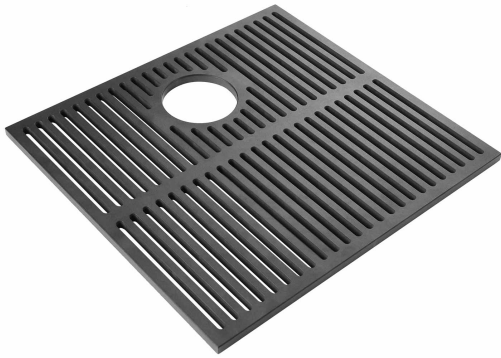

## Canova Black grid 8100 605

Accessories

Code: 8100 605

### DETAILS

Material Foster Black Composit

---

Sink accessories Grill

---

**Dimensions** 45,2x42 cm  
17 <sup>51</sup>/<sub>64</sub>"x16 <sup>17</sup>/<sub>32</sub>"

---