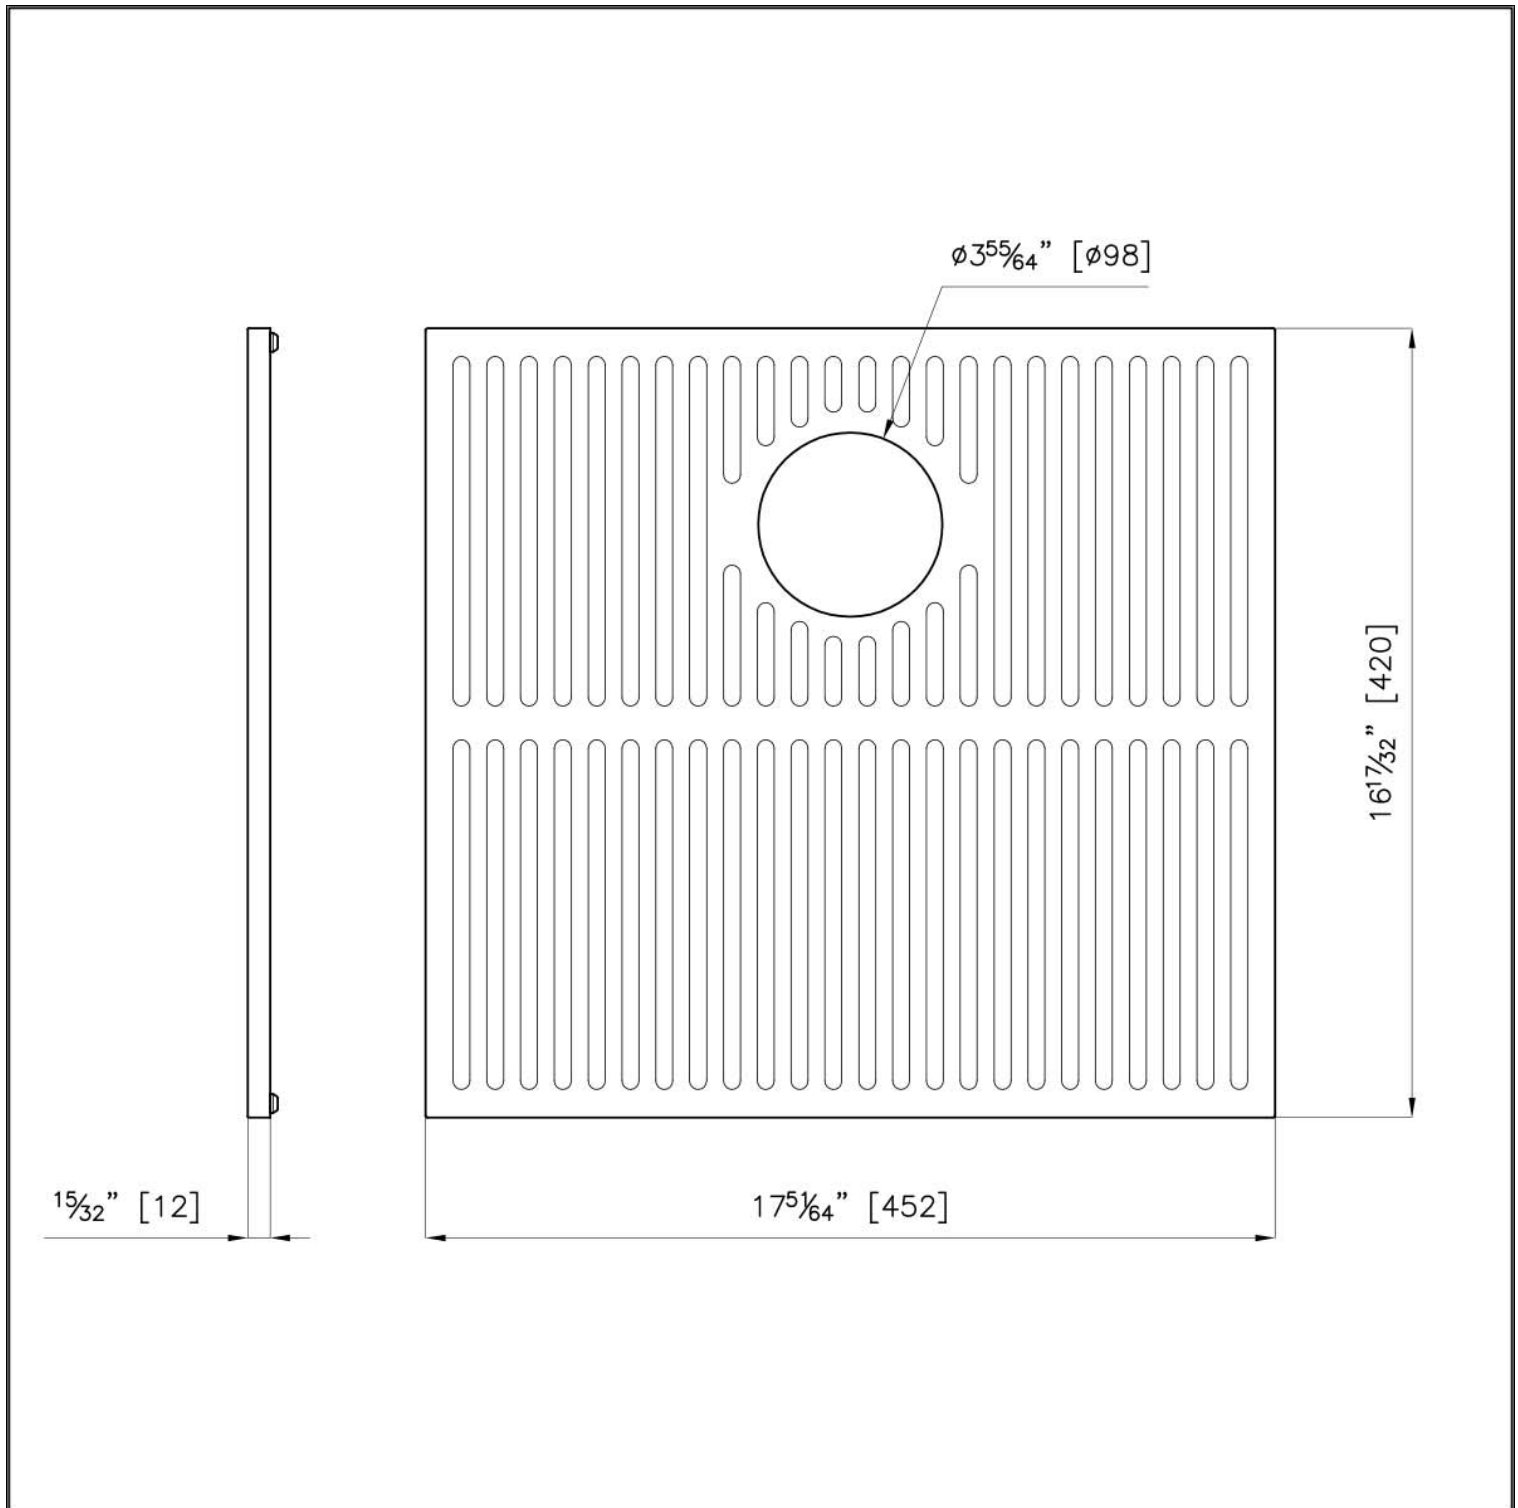

## Canova Black grid 8100 605

Accessories

Code: 8100 605

### DETAILS

Material Foster Black Composit

---

Sink accessories Grill

---

**Dimensions** 45,2x42 cm  
17 <sup>51</sup>/<sub>64</sub>"x16 <sup>17</sup>/<sub>32</sub>"

---

## RECOMMENDED PAIRINGS

Sink Canova 19" x 20" – U/M - 1336  
660

Sink Canova 26" x 20" – U/M - 1338  
660

Sink Canova 32" x 20" – U/M - 1337  
660

Sink Canova 35" x 20" – U/M - 1339  
660

Sink Canova 38" x 20" – U/M -  
1340 660