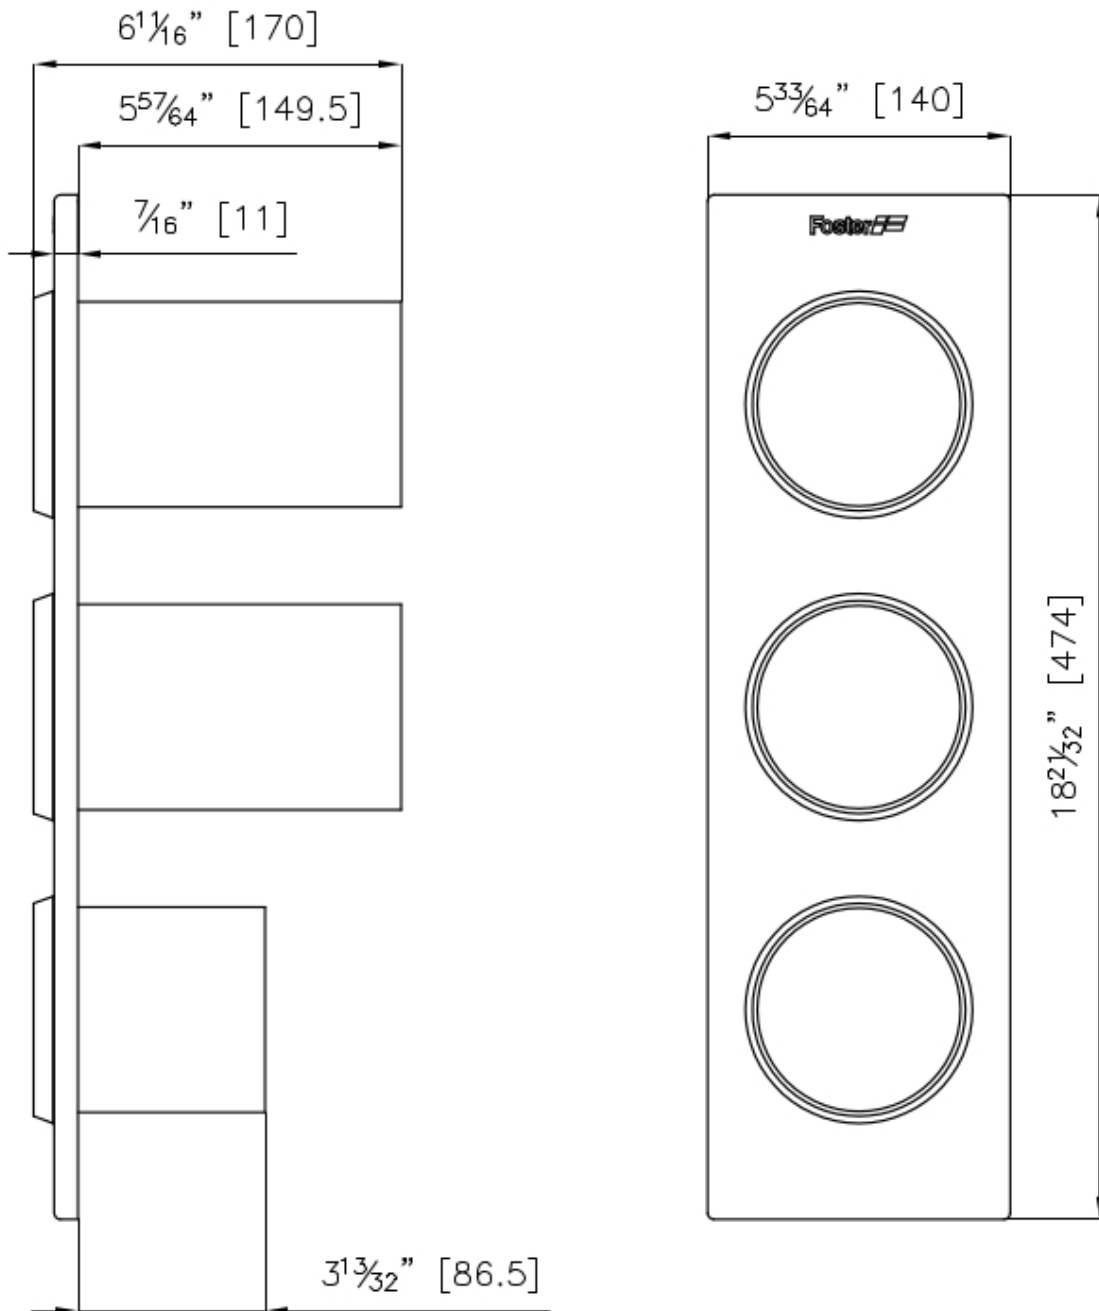

3 Bottles-holder set 8100 626

Accessories

Code: 8100 626

DETAILS

Sink accessories

Bottles-holder

Dimensions

47,4x14 cm
18 21/32"x5 33/64"

TECHNICAL DATA

OPTIONAL ACCESSORIES

Knives-holder 8100 030