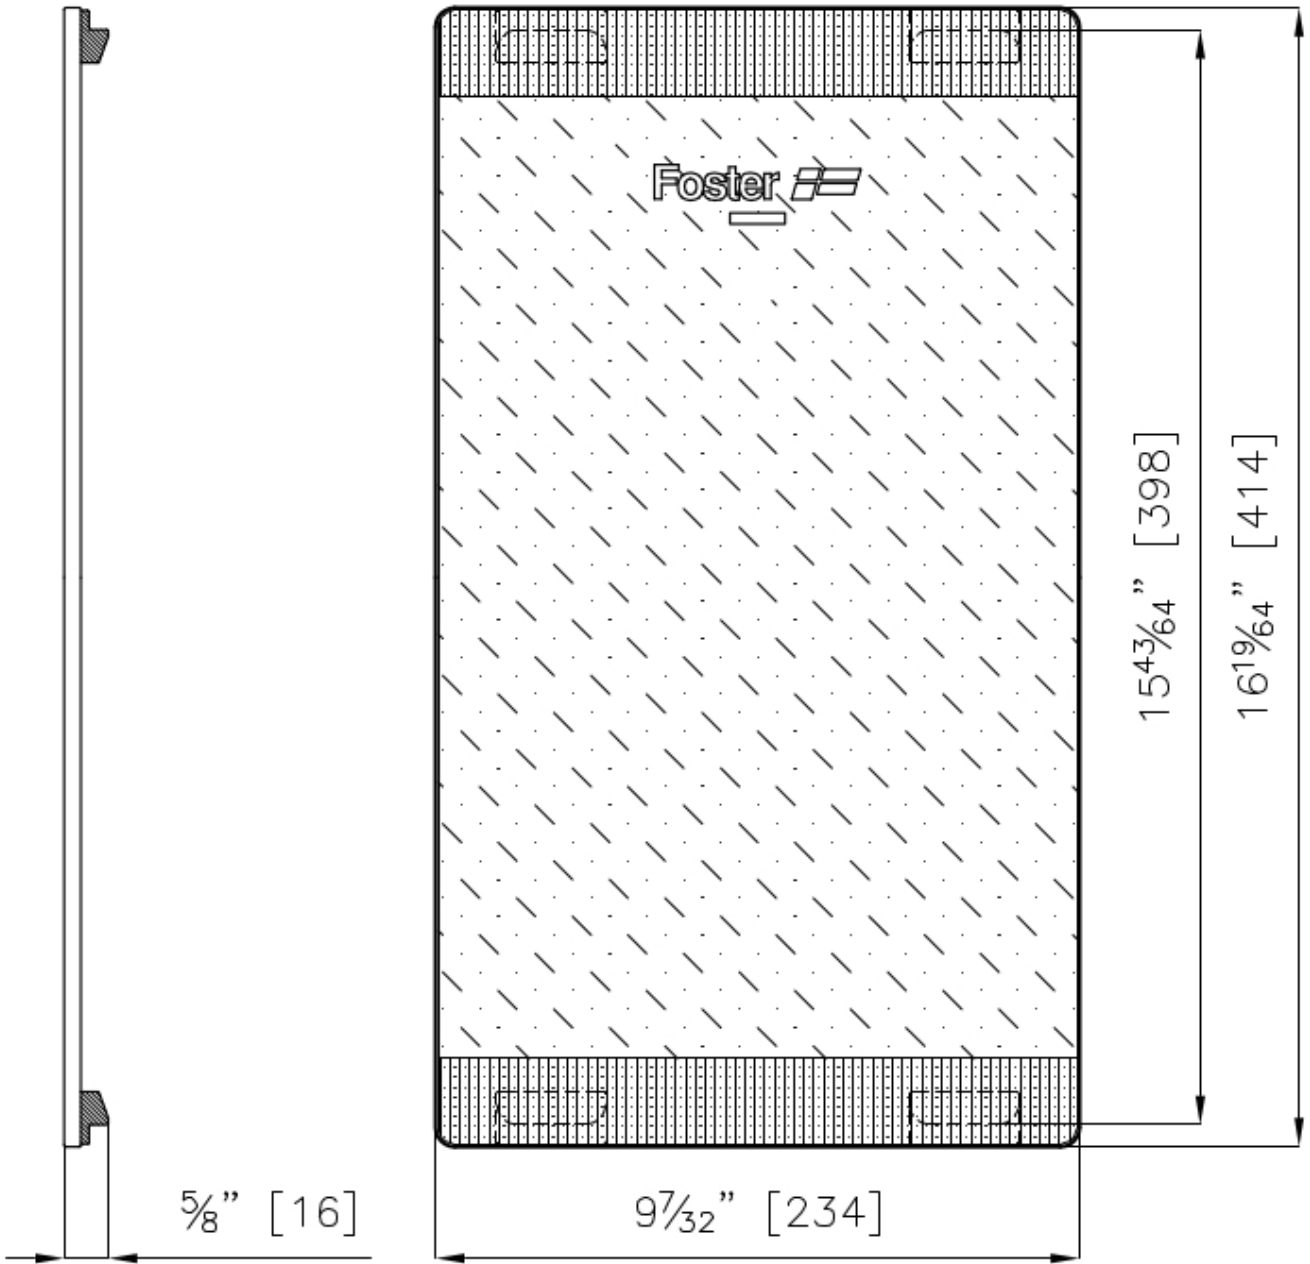

Chopping Board 8631 300

Accessories

Code: 8631 300

DETAILS

Material Crystal

Sink accessories Crystal cutting boards

Dimensions 23x41 cm
9 ⁷/₃₂"x16 ¹⁹/₆₄"

TECHNICAL DATA