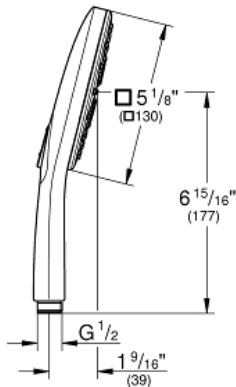

RAINSHOWER SMARTACTIVE
130 CUBE
Hand Shower, 3 Sprays
MODEL # 26552000

Pure Freude
an Wasser

Product Description:
RAINSHOWER SMARTACTIVE 130 CUBE
Hand Shower, 3 Sprays

Standard Specification:

- 3 Sprays: Rain, Jet, ActiveMassage
- **GROHE EcoJoy** 1.75 gpm (6.6 l/min) flow limiter
- **GROHE DreamSpray** perfect spray pattern
- GROHE SmartTip showering spray selection via push of a ring
- **GROHE StarLight** chrome finish
- **SpeedClean** anti-lime system
- Inner WaterGuide for a longer life