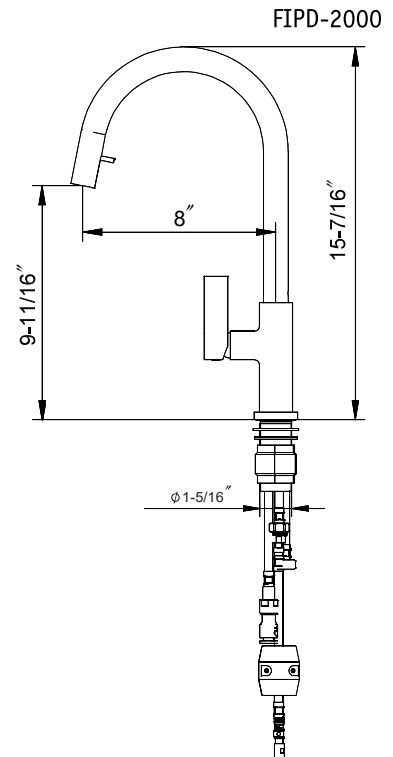

Project/Job name _____

Architect/Engineer _____

Contractor _____

Model _____ Q'ty _____

Notes _____