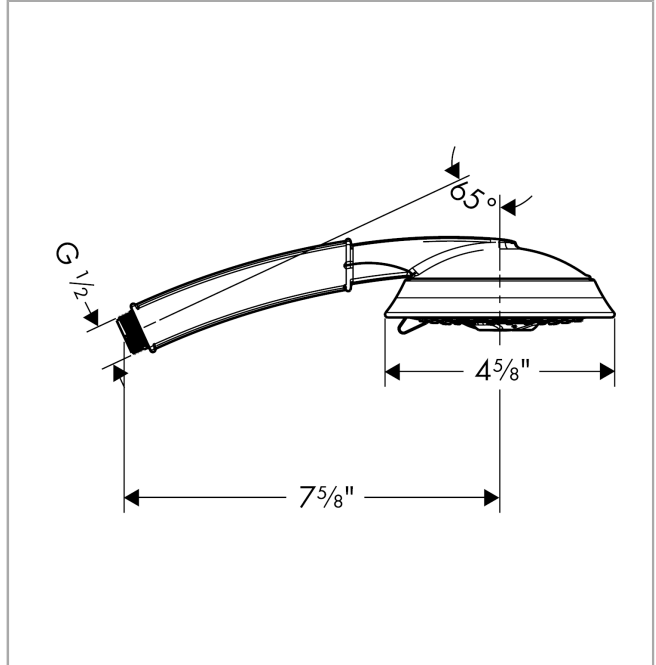

**Raindance Classic**  
**Handshower 100 3-Jet, 2.0 GPM**  
 Finishes : **chrome** Part no. : **04345000**

**Description**

**Features**

- 65 no-clog spray channels
- Spray modes: RainAir, BalanceAir, Whirl
- Flow: 2.0 GPM (7.6 L/Min)
- Fully-finished matching spray face

**Item details**

List Price \$ 205.00

**Technology**

**Compliance**

**Product image**

**Scale drawing**

**Raindance Classic**  
**Handshower 100 3-Jet, 2.0 GPM**  
Finishes : **chrome**    Part no. : **04345000**

Exploded drawing

Year of production: >06/10

**Raindance Classic**  
**Handshower 100 3-Jet, 2.0 GPM**  
 Finishes : **chrome**    Part no. : **04345000**

**Spare parts list**

Year of production: >06/10

<b>Pos.</b>	<b>Description</b>	<b>Part no.</b>	<b>Price</b>	<b>PU</b>
1	filter packing	94246000	-	1