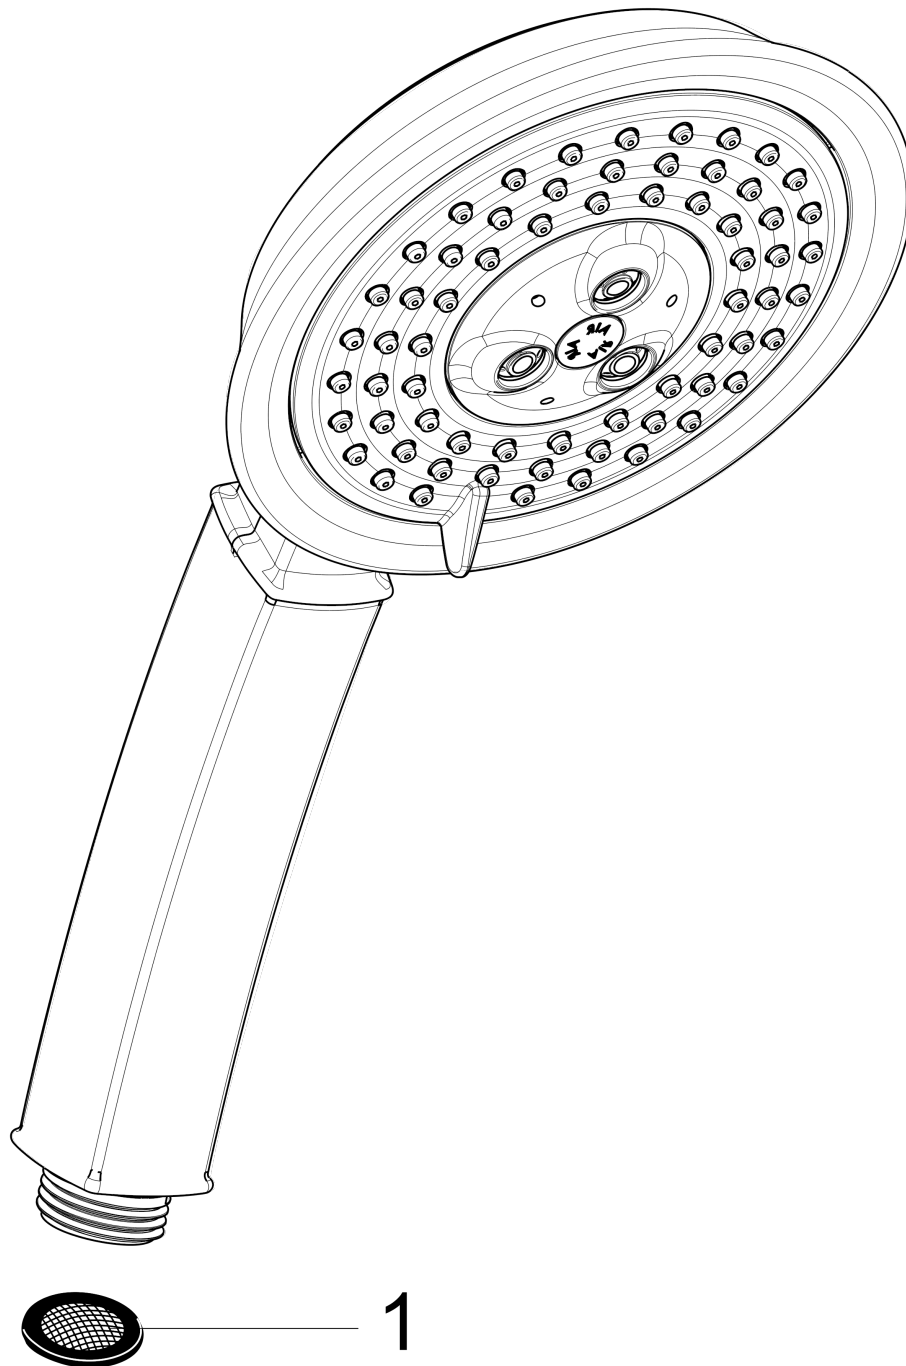

**Raindance Classic**  
**Handshower 100 3-Jet, 2.0 GPM**  
 Finishes : **chrome** Part no. : **04345000**

**Description**

**Features**

- 65 no-clog spray channels
- Spray modes: RainAir, BalanceAir, Whirl
- Flow: 2.0 GPM (7.6 L/Min)
- Fully-finished matching spray face

**Item details**

List Price \$ 205.00

**Technology**

**Compliance**

**Product image**

**Scale drawing**

**Raindance Classic**  
**Handshower 100 3-Jet, 2.0 GPM**  
Finishes : **chrome**    Part no. : **04345000**

Exploded drawing

Year of production: >06/10

**Raindance Classic**  
**Handshower 100 3-Jet, 2.0 GPM**  
 Finishes : **chrome**    Part no. : **04345000**

**Spare parts list**

Year of production: >06/10

<b>Pos.</b>	<b>Description</b>	<b>Part no.</b>	<b>Price</b>	<b>PU</b>
1	filter packing	94246000	-	1