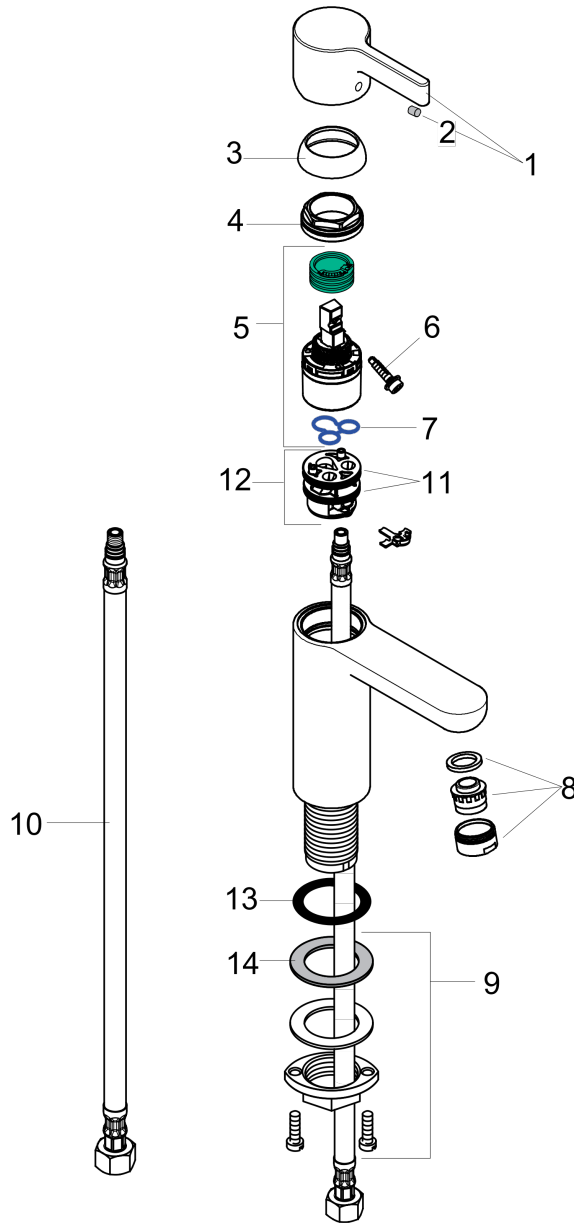

Metris S
Single-Hole Faucet 100, 1.0 GPM
 Finishes : **chrome** Part no. : **04531000**

Description

Features

- Aerated spray
- Flow: 1.0 GPM (3.8 L/Min)
- Ceramic cartridge

Item details

List Price \$ 324.00

Technology

Compliance

Product image

Scale drawing

Metris S
Single-Hole Faucet 100, 1.0 GPM
Finishes : **chrome** Part no. : **04531000**

Exploded drawing

Year of production: >07/16

Metris S

Single-Hole Faucet 100, 1.0 GPM

Finishes : **chrome** Part no. : **04531000**

Spare parts list

Year of production: >07/16

Pos.	Description	Part no.	Price	PU
1	handle	31093000	-	1
2	screw cover	96338000	-	1
3	flange	97406000	-	1
4	nut	97209000	-	1
5	cartridge, assy	95646001	-	1
6	locking screw for handle	95140000	-	1
7	seal	95008000	-	1
8	aerator M24x1	98453000	-	1
9	fixing set (Ø 32)	13961000	-	1
10	connection hose 18½" M8x0,75 3/8"	96321001	-	1
11	O-Ring 30x2	98186000	-	1
12	adapter for cartridge	98750000	-	1
13	flat seal	98749000	-	1
14	lever collar	97548000	-	1