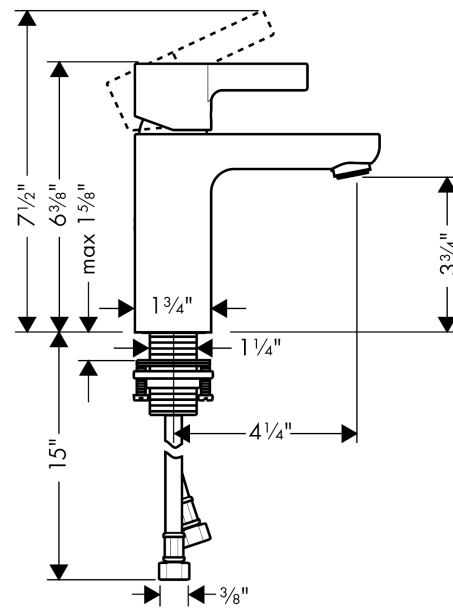

Metris S
Single-Hole Faucet 100, 1.0 GPM
 Finishes : **chrome** Part no. : **04531000**

Description

Features

- Aerated spray
- Flow: 1.0 GPM (3.8 L/Min)
- Ceramic cartridge

Item details

List Price \$ 324.00

Technology

Compliance

Product image

Scale drawing

Metris S
Single-Hole Faucet 100, 1.0 GPM
Finishes : **chrome** Part no. : **04531000**

Exploded drawing

Year of production: >07/16

Metris S

Single-Hole Faucet 100, 1.0 GPM

Finishes : **chrome** Part no. : **04531000**

Spare parts list

Year of production: >07/16

Pos.	Description	Part no.	Price	PU
1	handle	31093000	-	1
2	screw cover	96338000	-	1
3	flange	97406000	-	1
4	nut	97209000	-	1
5	cartridge, assy	95646001	-	1
6	locking screw for handle	95140000	-	1
7	seal	95008000	-	1
8	aerator M24x1	98453000	-	1
9	fixing set (Ø 32)	13961000	-	1
10	connection hose 18½" M8x0,75 3/8"	96321001	-	1
11	O-Ring 30x2	98186000	-	1
12	adapter for cartridge	98750000	-	1
13	flat seal	98749000	-	1
14	lever collar	97548000	-	1