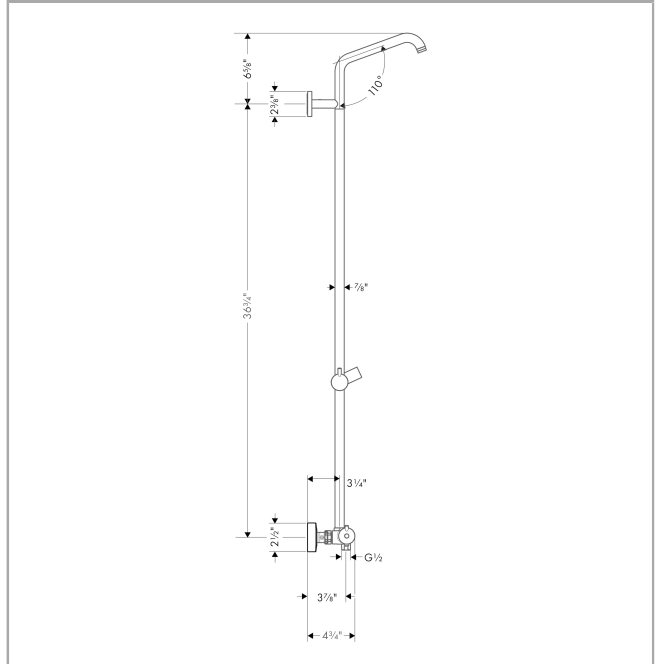

Croma
Showerpipe without Shower Components
 Finishes : **chrome** Part no. : **04536000**

Description

Features

- Outlets may not be operated simultaneously
- Anti-scald 100° safety stop
- Integrated volume control/diverter for 2 functions
- Exposed installation
- Thermostatic cartridge
- Built-in service stops, Showerhead, handshower, and hose must be ordered separately

Item details

List Price \$ 732.00

Product image

Scale drawing

Croma
Showerpipe without Shower Components
 Finishes : **chrome** Part no. : **04536000**

Exploded drawing

Year of production: >07/13

Croma
Showerpipe without Shower Components
 Finishes : **chrome** Part no. : **04536000**