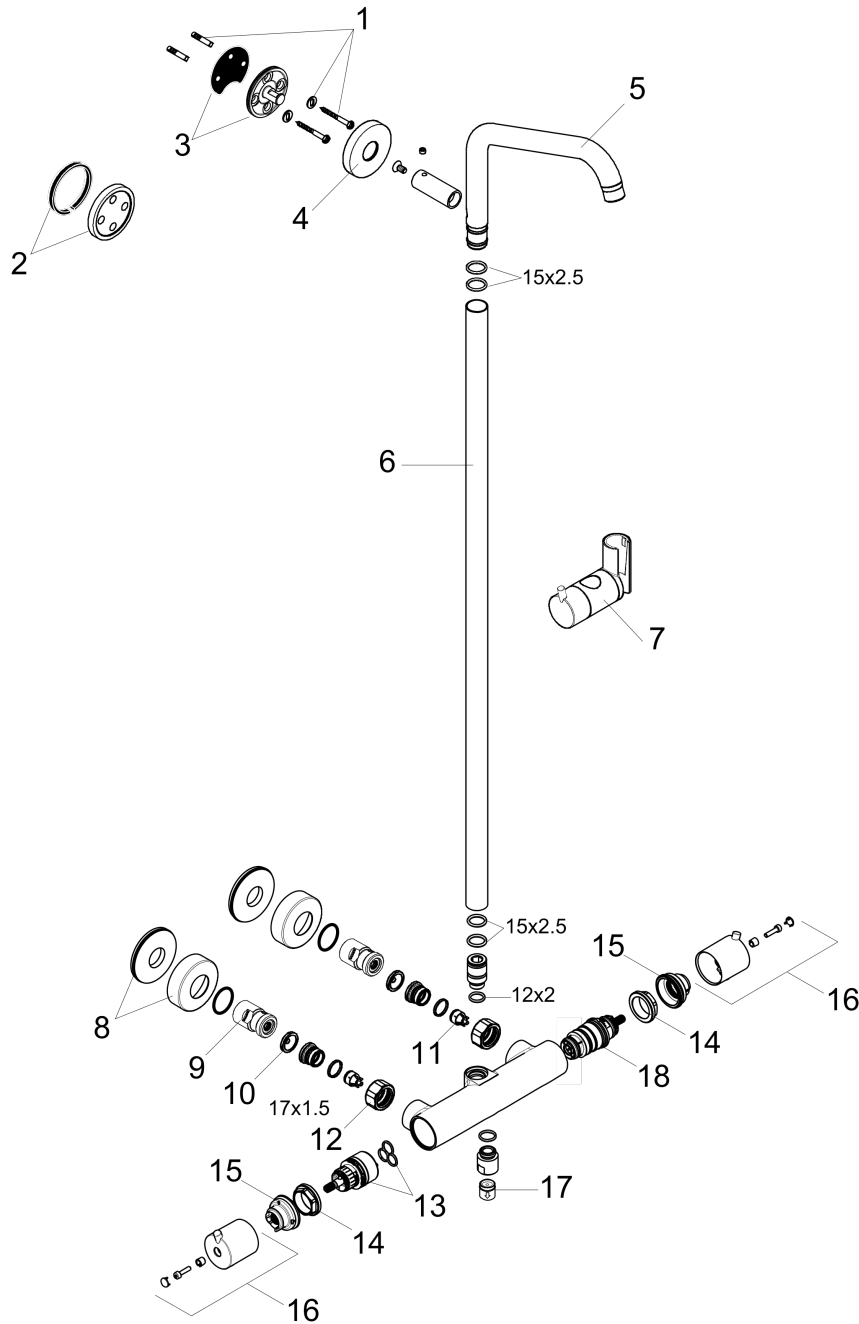

Croma
Showerpipe without Shower Components
 Finishes : **chrome** Part no. : **04536000**

Description

Features

- Outlets may not be operated simultaneously
- Anti-scald 100° safety stop
- Integrated volume control/diverter for 2 functions
- Exposed installation
- Thermostatic cartridge
- Built-in service stops, Showerhead, handshower, and hose must be ordered separately

Item details

List Price \$ 732.00

Product image

Scale drawing

Croma
Showerpipe without Shower Components
 Finishes : **chrome** Part no. : **04536000**

Exploded drawing

Year of production: >07/13

Croma
Showerpipe without Shower Components
 Finishes : **chrome** Part no. : **04536000**

Spare parts list

Year of production: >07/13

| Pos. | Description | Part no. | Price | PU |
|------|------------------------------------|----------|-------|----|
| 1 | mounting set | 96179000 | - | 1 |
| 2 | tile-matching-disk | 95239000 | - | 1 |
| 3 | wall flange | 95688000 | - | 1 |
| 4 | escutcheon Ø 60 mm | 95692000 | - | 1 |
| 5 | shower arm | 95137000 | - | 1 |
| 6 | pipe 1450 mm | 96770000 | - | 1 |
| 7 | support, assy | 97651000 | - | 1 |
| 8 | escutcheon | 98340000 | - | 1 |
| 9 | isolation valve | 98341000 | - | 1 |
| 10 | filter packing | 96922000 | - | 1 |
| 11 | non return valve | 96737000 | - | 1 |
| 12 | set of nuts | 96157000 | - | 1 |
| 13 | shut off unit with selector | 98283000 | - | 1 |
| 14 | nut | 98913000 | - | 1 |
| 15 | safety set for temperature control | 98916000 | - | 1 |
| 16 | handle | 98915000 | - | 1 |
| 17 | non return valve | 97980000 | - | 1 |
| 18 | thermostat cartridge | 98282000 | - | 1 |