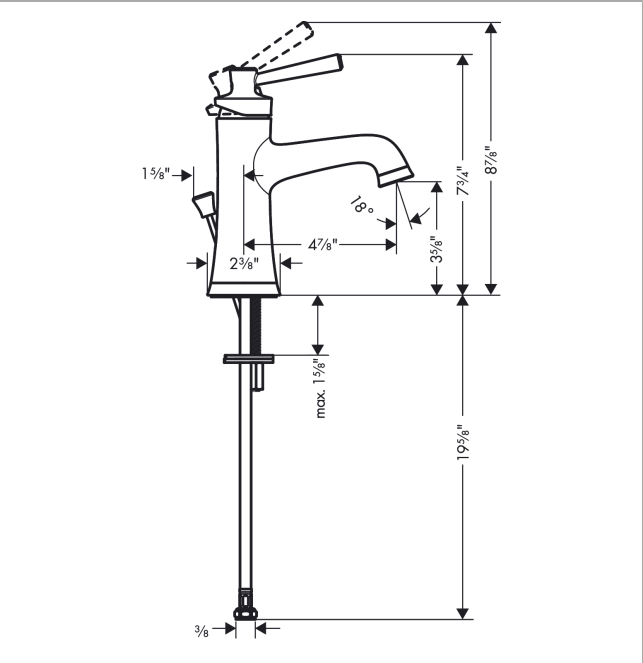

Joleena
Single-Hole Faucet 100 with Pop-Up Drain, 1.2 GPM
 Finishes : **matte black** Part no. : **04771670**

Description

Features

- Aerated spray
- Flow: 1.2 GPM (4.5 L/Min)
- Ceramic cartridge
- Includes pop-up drain

Item details

List Price \$ 298.00

Technology

Compliance

Product image

Scale drawing

Joleena
Single-Hole Faucet 100 with Pop-Up Drain, 1.2 GPM
 Finishes : **matte black** Part no. : **04771670**

Exploded drawing

Year of production: >01/20

Joleena
Single-Hole Faucet 100 with Pop-Up Drain, 1.2 GPM
 Finishes : **matte black** Part no. : **04771670**

Spare parts list

Year of production: >01/20

Pos.	Description	Part no.	Price	PU
1	handle	93534670	-	1
2	pull rod	93529670	-	1
4	cartridge, assy	93268000	-	1
5	aerator M24x1 (4,5 l/min)	93531671	-	1
6	escutcheon	93530670	-	1
7	fixing set	96016000	-	1
8	connection hose 600 mm	93528001	-	1