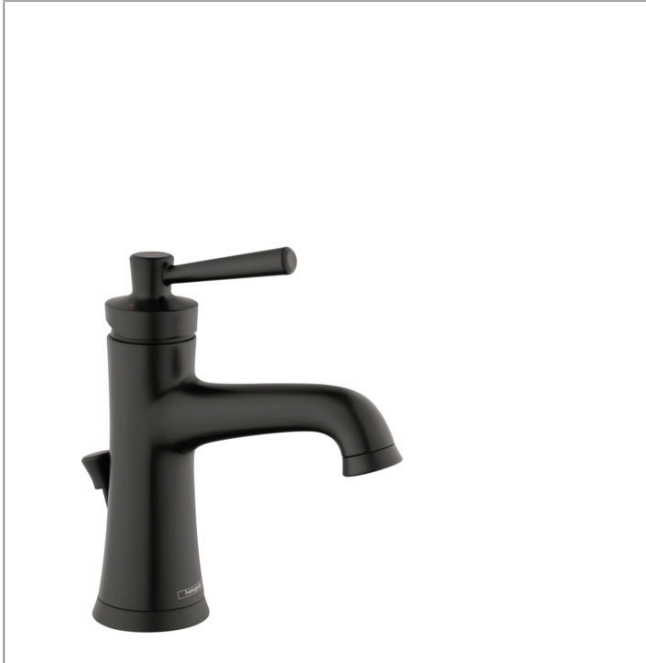

Joleena
Single-Hole Faucet 100 with Pop-Up Drain, 1.2 GPM
 Finishes : **matte black** Part no. : **04771670**

Description

Features

- Aerated spray
- Flow: 1.2 GPM (4.5 L/Min)
- Ceramic cartridge
- Includes pop-up drain

Item details

List Price \$ 298.00

Technology

Compliance

Product image

Scale drawing

Joleena
Single-Hole Faucet 100 with Pop-Up Drain, 1.2 GPM
 Finishes : **matte black** Part no. : **04771670**

Exploded drawing

Year of production: >01/20

Joleena
Single-Hole Faucet 100 with Pop-Up Drain, 1.2 GPM
 Finishes : **matte black** Part no. : **04771670**

Spare parts list

Year of production: >01/20

Pos.	Description	Part no.	Price	PU
1	handle	93534670	-	1
2	pull rod	93529670	-	1
4	cartridge, assy	93268000	-	1
5	aerator M24x1 (4,5 l/min)	93531671	-	1
6	escutcheon	93530670	-	1
7	fixing set	96016000	-	1
8	connection hose 600 mm	93528001	-	1