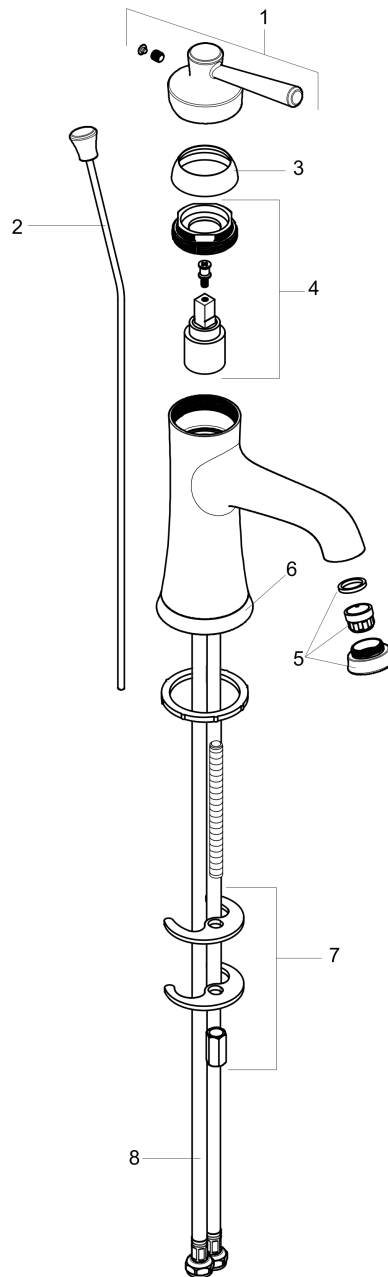

Joleena
Single-Hole Faucet 100 with Pop-Up Drain, 1.2 GPM
 Finishes : **matte black** Part no. : **04771670**

Description

Features

- Aerated spray
- Flow: 1.2 GPM (4.5 L/Min)
- Ceramic cartridge
- Includes pop-up drain

Item details

List Price \$ 298.00

Technology

Compliance

Product image

Scale drawing

Joleena
Single-Hole Faucet 100 with Pop-Up Drain, 1.2 GPM
 Finishes : **matte black** Part no. : **04771670**

Exploded drawing

Year of production: >01/20

Joleena
Single-Hole Faucet 100 with Pop-Up Drain, 1.2 GPM
 Finishes : **matte black** Part no. : **04771670**

Spare parts list

Year of production: >01/20

Pos.	Description	Part no.	Price	PU
1	handle	93534670	-	1
2	pull rod	93529670	-	1
4	cartridge, assy	93268000	-	1
5	aerator M24x1 (4,5 l/min)	93531671	-	1
6	escutcheon	93530670	-	1
7	fixing set	96016000	-	1
8	connection hose 600 mm	93528001	-	1