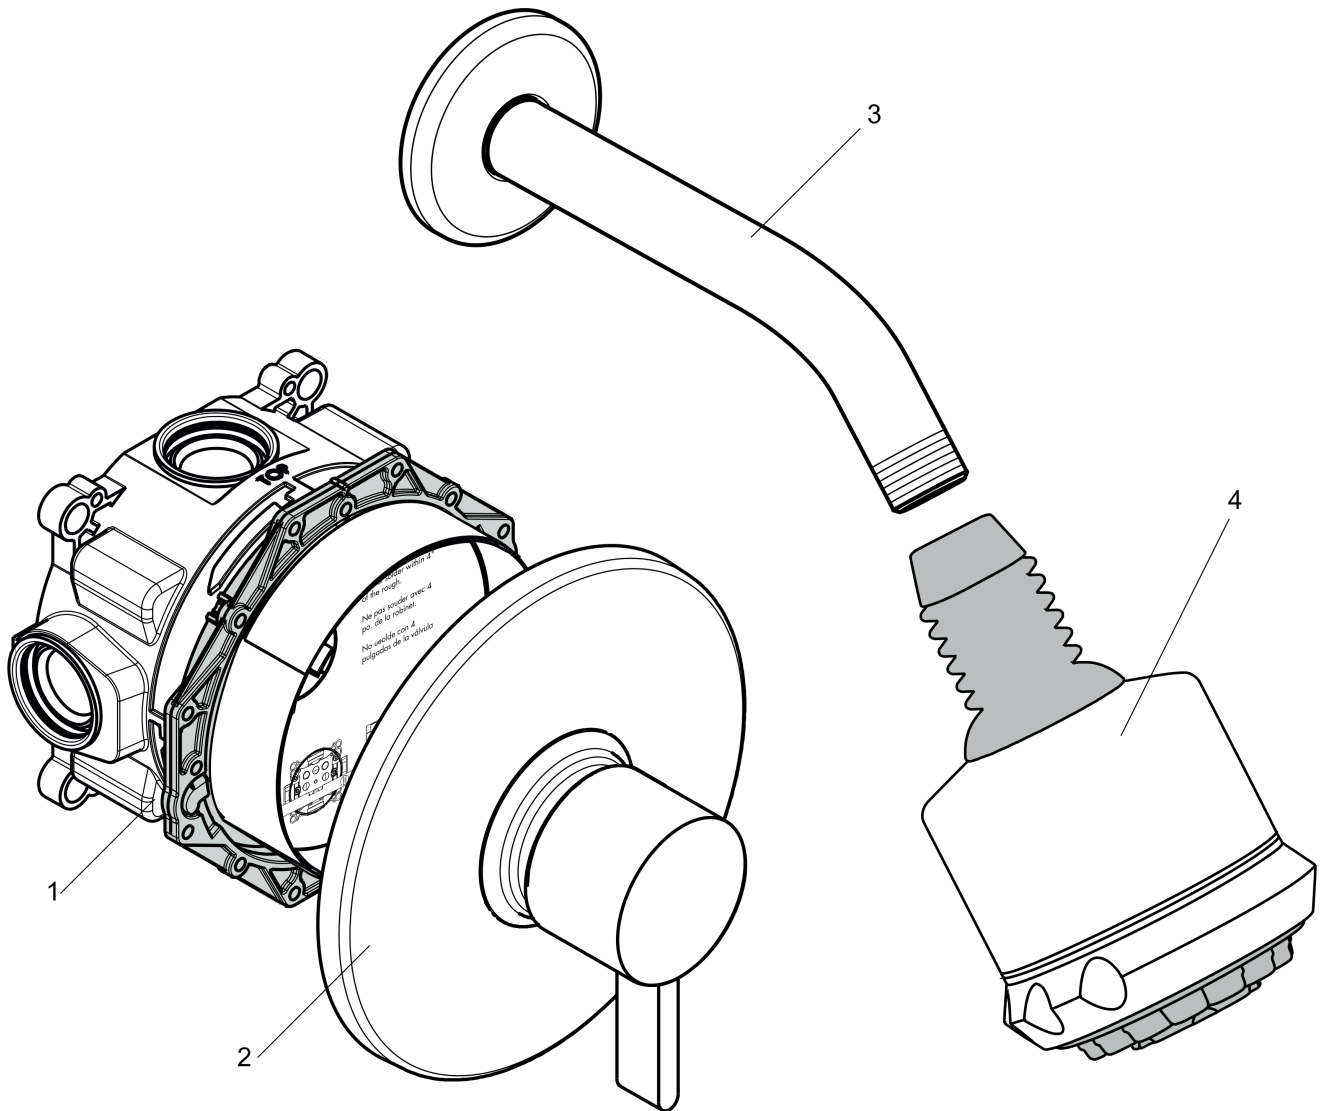

#### Features

- Consists of: Showerhead, Showerarm, Pressure balance trim, Rough
- Spray modes: Full, Pulsating Massage, Soft spray
- Number of sprays: 3 spray modes
- spray type alteration: adjustment with shift on overhead shower
- Ball-joint: Showerhead angle adjustable
- Flow: 2.5 GPM (9.5 L/Min)
- use of outlets: Temperature and on/off control for 1 outlet

### Product image

### Scale drawing

**Clubmaster**  
**Pressure Balance Shower Set with Rough, 2.5 GPM**  
 Finishes : **brushed nickel** Part no. : **04907820**

Exploded drawing

Year of production: >08/20

**Clubmaster**

**Pressure Balance Shower Set with Rough, 2.5 GPM**

Finishes : **brushed nickel** Part no. : **04907820**

**Spare parts list**

Year of production: >08/20

Pos.	Description	Part no.	Price	PU
1	base body	01850181	-	1
2	Finish set	04233820	-	1
3	shower arm	27411823	-	1
4	showerhead cpl.	28496821	-	1