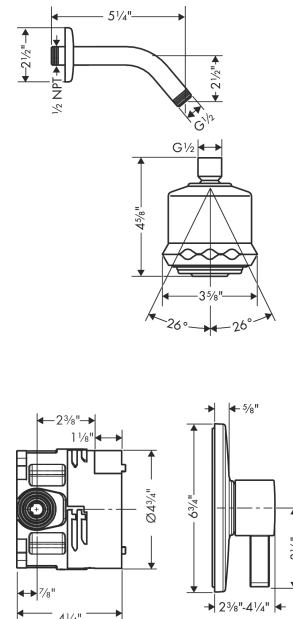

#### Features

- Consists of: Showerhead, Showerarm, Pressure balance trim, Rough
- Spray modes: Full, Pulsating Massage, Soft spray
- Number of sprays: 3 spray modes
- spray type alteration: adjustment with shift on overhead shower
- Ball-joint: Showerhead angle adjustable
- Flow: 2.5 GPM (9.5 L/Min)
- use of outlets: Temperature and on/off control for 1 outlet

### Technology

### Scale drawing

**Clubmaster**  
**Pressure Balance Shower Set with Rough, 2.5 GPM**  
 Finishes : **brushed nickel** Part no. : **04907820**

Exploded drawing

Year of production: >08/20

**Clubmaster**

**Pressure Balance Shower Set with Rough, 2.5 GPM**

Finishes : **brushed nickel** Part no. : **04907820**

**Spare parts list**

Year of production: >08/20

Pos.	Description	Part no.	Price	PU
1	base body	01850181	-	1
2	Finish set	04233820	-	1
3	shower arm	27411823	-	1
4	showerhead cpl.	28496821	-	1