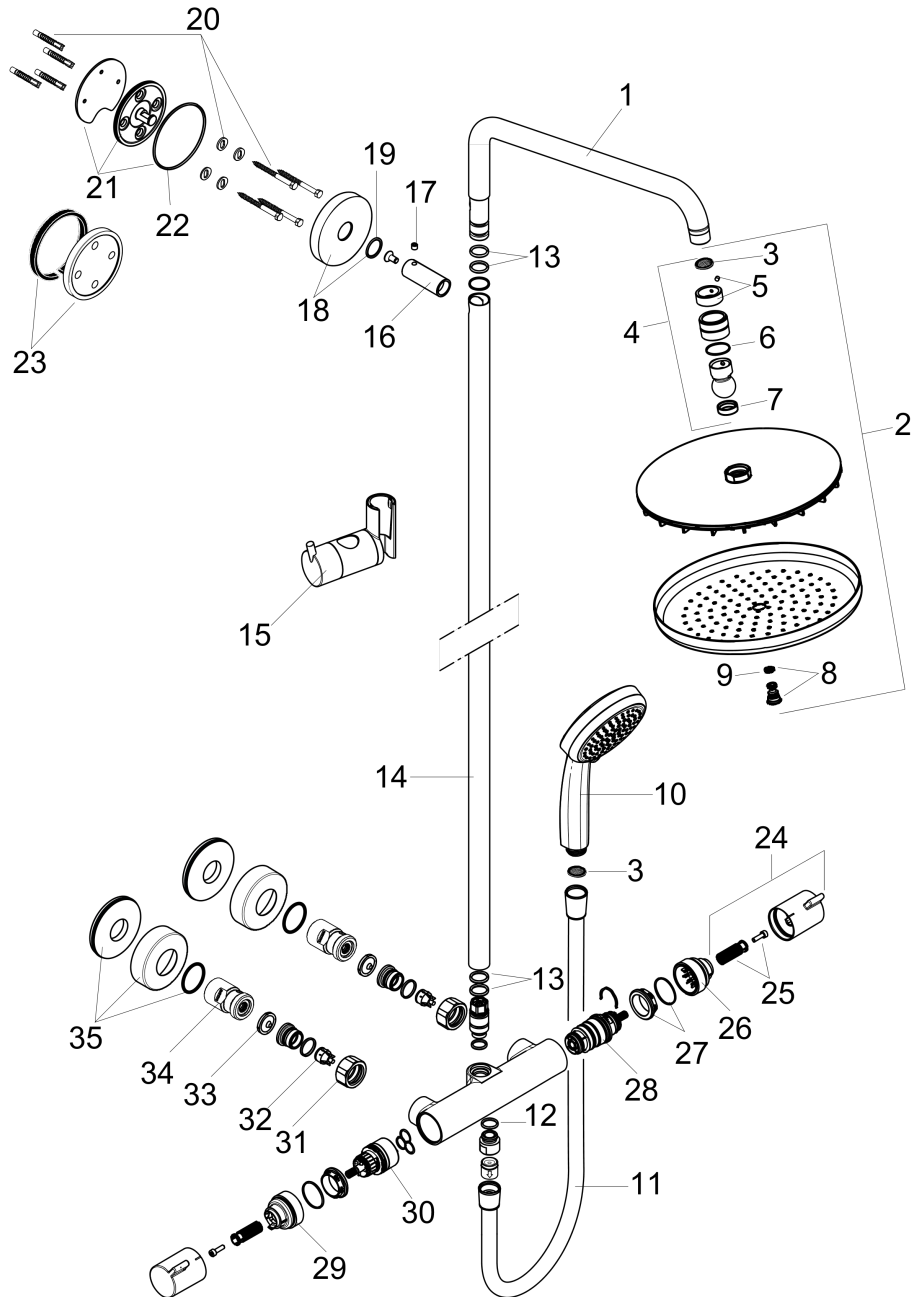

Croma
Showerpipe 220 1-Jet, 2.5 GPM
 Finishes : **chrome** Part no. : **27185001**

Exploded drawing

Year of production: >08/13

Croma
Showerpipe 220 1-Jet, 2.5 GPM
 Finishes : **chrome** Part no. : **27185001**

Spare parts list

Year of production: >08/13

Pos.	Description	Part no.	Price	PU
1	shower arm	95985000	-	1
2	showerhead cpl.	26465001	-	1
3	filter packing	94246000	-	1
4	ball joint	98941000	-	1
5	lock washer	98942000	-	1
6	lever collar	97536000	-	1
7	seal	97606000	-	1
8	air jet	95794000	-	1
9	O-ring 7x2	98419000	-	1
10	handshower	04073000	-	1
11	shower hose 1,60 m	28276003	-	1
12	O-ring 14x2	98129000	-	1
13	O-ring 15x2,5	98131000	-	1
14	pipe 1030 mm	95915000	-	1
15	support, assy	97651000	-	1
16	sleeve	92166000	-	1
17	hollow set screw M6x5	98447000	-	1
18	escutcheon Ø 80 mm	95691000	-	1
19	O-ring 20x2	98165000	-	1
20	mounting set	98716000	-	1
21	wall flange	95687000	-	1
22	O-ring 72x2	98395000	-	1
23	tile-matching-disk	98681000	-	1
24	handle	95836000	-	1
25	handle fixing set	95843000	-	1
26	safety set	95839000	-	1
27	O-ring 26x1,5	98390000	-	1
28	thermostat cartridge	98282001	-	1
29	stop ring for flow control	95927000	-	1
30	shut off unit with selector	98283000	-	1
31	set of nuts	96157000	-	1
32	non return valve	96737000	-	1
33	filter packing	96922000	-	1
34	isolation valve	98341000	-	1
35	escutcheon	98340000	-	1
a	O-ring 12x2,25	98382000	-	1
b	O-ring 17x1,5	98137000	-	1
c	pushbutton	92848000	-	1