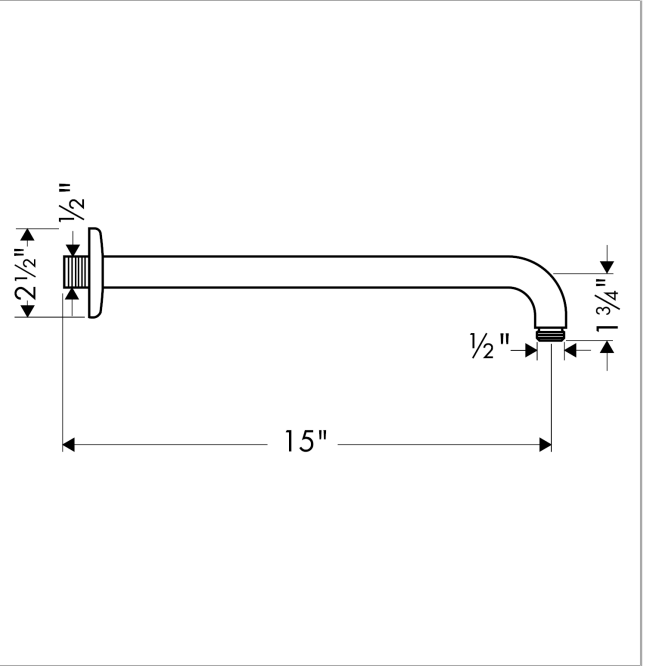

Showerarm Raindance 15"

Finishes : **chrome** Part no. : **27413001**

Description

Features

- Brass
- 1/2" NPT
- Escutcheon

Item details

List Price \$ 183.00

Compliance

Product image

Scale drawing

Showerarm Raindance 15"

Finishes : **chrome** Part no. : **27413001**

Exploded drawing

Year of production: >08/03

Showerarm Raindance 15"

Finishes : **chrome** Part no. : **27413001**

Spare parts list

Year of production: >08/03

Pos.	Description	Part no.	Price	PU
1	escutcheon	28454000	-	1