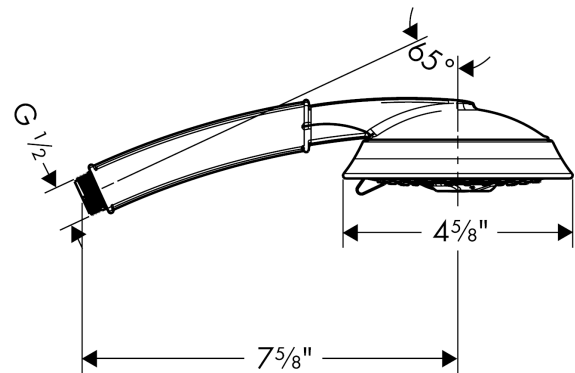

Raindance Classic Handshower 100 3-Jet, 2.5 GPM

Finishes : **brushed nickel** Part no. : **28548821**

Description

Features

- 65 no-clog spray channels
- Spray modes: RainAir, BalanceAir, Whirl
- Flow: 2.5 GPM (9.5 L/Min)
- Fully-finished matching spray face

Item details

List Price \$ 280.00

Technology

Compliance

Product image

Scale drawing

Raindance Classic
Handshower 100 3-Jet, 2.5 GPM
Finishes : **brushed nickel** Part no. : **28548821**

Exploded drawing

Year of production: >06/09

Raindance Classic
Handshower 100 3-Jet, 2.5 GPM
 Finishes : **brushed nickel** Part no. : **28548821**

Spare parts list

Year of production: >06/09

Pos.	Description	Part no.	Price	PU
1	filter packing	94246000	-	1