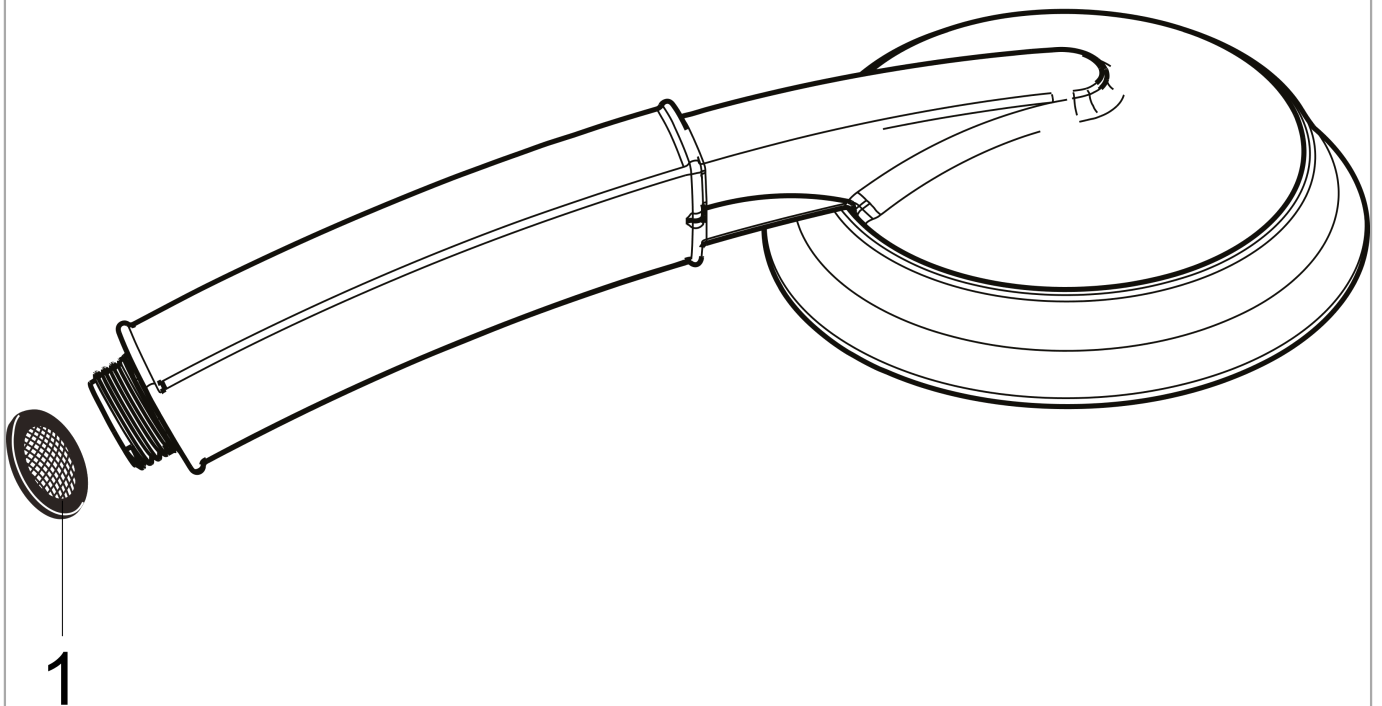

Raindance Classic Handshower 100 3-Jet, 2.5 GPM

Finishes : **brushed nickel** Part no. : **28548821**

Description

Features

- 65 no-clog spray channels
- Spray modes: RainAir, BalanceAir, Whirl
- Flow: 2.5 GPM (9.5 L/Min)
- Fully-finished matching spray face

Item details

List Price \$ 280.00

Technology

Compliance

Product image

Scale drawing

Raindance Classic
Handshower 100 3-Jet, 2.5 GPM
Finishes : **brushed nickel** Part no. : **28548821**

Exploded drawing

Year of production: >06/09

Raindance Classic
Handshower 100 3-Jet, 2.5 GPM
 Finishes : **brushed nickel** Part no. : **28548821**

Spare parts list

Year of production: >06/09

Pos.	Description	Part no.	Price	PU
1	filter packing	94246000	-	1