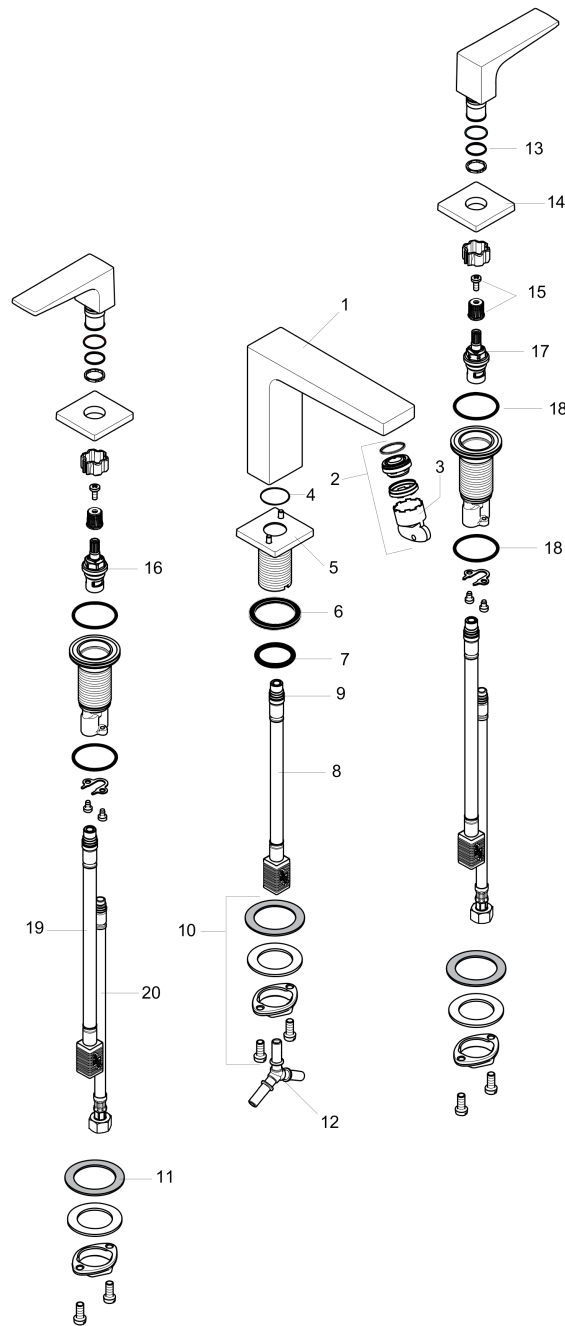

Metropol
Widespread Faucet 160 with Lever Handles, 1.2 GPM
 Finishes : **chrome** Part no. : **32519001**

Description

Features

- Aerated spray
- Flow: 1.2 GPM (4.5 L/Min)
- 90° ceramic valves

Item details

List Price \$ 659.00

Technology

Compliance

Product image

Scale drawing

Metropol
Widespread Faucet 160 with Lever Handles, 1.2 GPM
 Finishes : **chrome** Part no. : **32519001**

Exploded drawing

Year of production: >01/18

Metropol**Widespread Faucet 160 with Lever Handles, 1.2 GPM**Finishes : **chrome** Part no. : **32519001****Spare parts list**

Year of production: >01/18

Pos.	Description	Part no.	Price	PU
1	spout 160 mm	93158000	-	1
2	aerator M24x1 (4,5 l/min)	93202000	-	1
3	service tool	95661000	-	1
4	O-ring 21x1,5	98219000	-	1
5	escutcheon for spout	92906000	-	1
6	flat seal	98749000	-	1
7	O-ring 26x4	92191000	-	1
8	connection hose 200 mm M10x1	92913000	-	1
9	O-ring 8x1,75	97827000	-	1
10	fixing set (Ø 28)	92909000	-	1
11	lever collar	97548000	-	1
12	hose connection angel	92905000	-	1
13	O-Ring 14x1,5	98201000	-	1
14	escutcheon	92915000	-	1
15	handle fixing set	98932000	-	1
16	shut off unit right closing	98817001	-	1
17	shut off unit left closing	95366001	-	1
18	O-ring 33x2,5	92907000	-	1
19	connection hose 400 mm M10x1	92914000	-	1
20	connection hose 18½" M8x0,75 3/8"	96321001	-	1
a	handle for hot water	92916000	-	1
b	handle for cold water	92917000	-	1