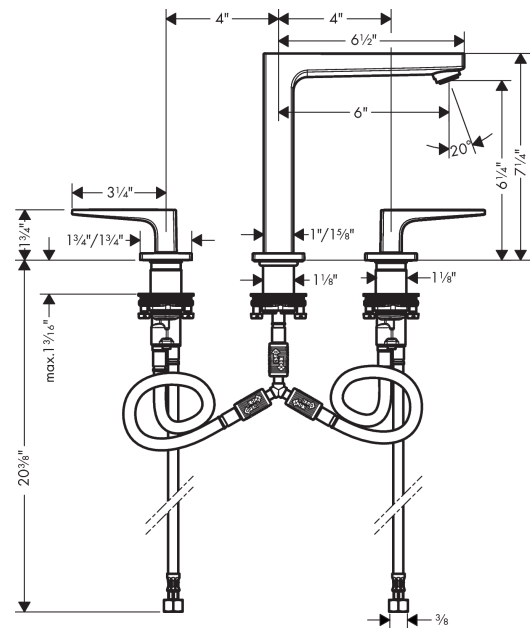

Metropol
Widespread Faucet 160 with Lever Handles, 1.2 GPM
 Finishes : **chrome** Part no. : **32519001**

Description

Features

- Aerated spray
- Flow: 1.2 GPM (4.5 L/Min)
- 90° ceramic valves

Item details

List Price \$ 659.00

Technology

Compliance

Product image

Scale drawing

Metropol
Widespread Faucet 160 with Lever Handles, 1.2 GPM
 Finishes : **chrome** Part no. : **32519001**

Exploded drawing

Year of production: >01/18

Metropol**Widespread Faucet 160 with Lever Handles, 1.2 GPM**Finishes : **chrome** Part no. : **32519001****Spare parts list**

Year of production: >01/18

Pos.	Description	Part no.	Price	PU
1	spout 160 mm	93158000	-	1
2	aerator M24x1 (4,5 l/min)	93202000	-	1
3	service tool	95661000	-	1
4	O-ring 21x1,5	98219000	-	1
5	escutcheon for spout	92906000	-	1
6	flat seal	98749000	-	1
7	O-ring 26x4	92191000	-	1
8	connection hose 200 mm M10x1	92913000	-	1
9	O-ring 8x1,75	97827000	-	1
10	fixing set (Ø 28)	92909000	-	1
11	lever collar	97548000	-	1
12	hose connection angel	92905000	-	1
13	O-Ring 14x1,5	98201000	-	1
14	escutcheon	92915000	-	1
15	handle fixing set	98932000	-	1
16	shut off unit right closing	98817001	-	1
17	shut off unit left closing	95366001	-	1
18	O-ring 33x2,5	92907000	-	1
19	connection hose 400 mm M10x1	92914000	-	1
20	connection hose 18½" M8x0,75 3/8"	96321001	-	1
a	handle for hot water	92916000	-	1
b	handle for cold water	92917000	-	1