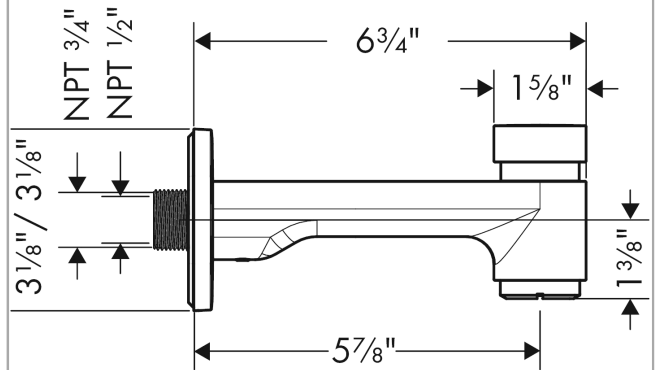

Logis
Tube Spout with Diverter

Finishes : **chrome** Part no. : **71412001**

Description

Features

- Solid brass

Item details

List Price \$ 170.00

Compliance

Product image

Scale drawing

Logis

Tube Spout with Diverter

Finishes : **chrome** Part no. : **71412001**

Exploded drawing

Year of production: >01/16

Logis

Tub Spout with Diverter

Finishes : **chrome** Part no. : **71412001**

Spare parts list

Year of production: >01/16

Pos.	Description	Part no.	Price	PU
1	connecting thread	96472001	-	1
2	O-ring 16x2,5	98134000	-	1
3	hollow set screw M6x8	97810000	-	1