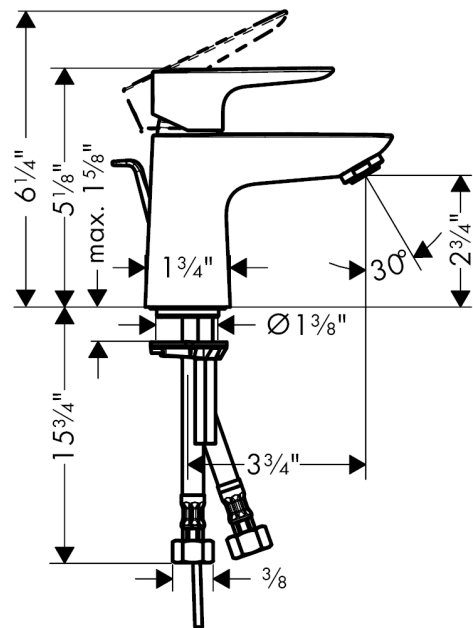

Talis E
Single-Hole Faucet 80 with Pop-Up Drain, 1.2 GPM
 Finishes : **chrome** Part no. : **71700001**

Description

Features

- Aerated spray
- Flow: 1.2 GPM (4.5 L/Min)
- Ceramic cartridge
- Includes pop-up drain

Item details

List Price \$ 170.00

Technology

Compliance

Product image

Scale drawing

Talis E
Single-Hole Faucet 80 with Pop-Up Drain, 1.2 GPM
 Finishes : **chrome** Part no. : **71700001**

Exploded drawing

Year of production: >11/16

Talis E
Single-Hole Faucet 80 with Pop-Up Drain, 1.2 GPM
 Finishes : **chrome** Part no. : **71700001**

Spare parts list

Year of production: >11/16

Pos.	Description	Part no.	Price	PU
1	screw cover	95704000	-	1
2	handle	92687000	-	1
3	flange	92625000	-	1
4	O-ring 25x1,5	98146000	-	1
5	O-ring 27x1,5	92527000	-	1
6	nut	92689000	-	1
7	cartridge, assy	95973001	-	1
8	seal	98865000	-	1
9	adapter for cartridge	98866000	-	1
10	O-ring 23x2	98398000	-	1
11	O-ring 7x1,5	98422000	-	1
12	screw M8 x 68	97736000	-	1
13	seal Ø 42	98722000	-	1
14	pull rod	96657000	-	1
15	fixing set	96016000	-	1
16	connection hose 18½" M8x0,75 3/8"	96321001	-	1
17	aerator M24x1 (4,5 l/min)	92877000	-	1
a	pop up waste	88509000	-	1