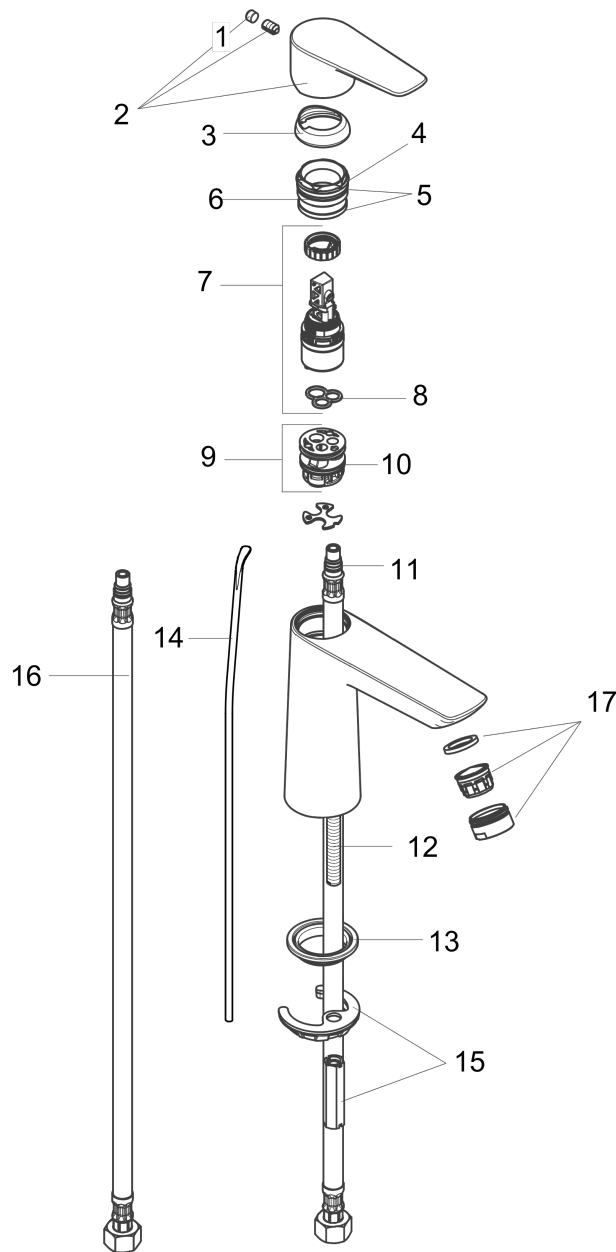

Talis E
Single-Hole Faucet 80 with Pop-Up Drain, 1.2 GPM
 Finishes : **chrome** Part no. : **71700001**

Description

Features

- Aerated spray
- Flow: 1.2 GPM (4.5 L/Min)
- Ceramic cartridge
- Includes pop-up drain

Item details

List Price \$ 170.00

Technology

Compliance

Product image

Scale drawing

Talis E
Single-Hole Faucet 80 with Pop-Up Drain, 1.2 GPM
 Finishes : **chrome** Part no. : **71700001**

Exploded drawing

Year of production: >11/16

Talis E
Single-Hole Faucet 80 with Pop-Up Drain, 1.2 GPM
 Finishes : **chrome** Part no. : **71700001**

Spare parts list

Year of production: >11/16

Pos.	Description	Part no.	Price	PU
1	screw cover	95704000	-	1
2	handle	92687000	-	1
3	flange	92625000	-	1
4	O-ring 25x1,5	98146000	-	1
5	O-ring 27x1,5	92527000	-	1
6	nut	92689000	-	1
7	cartridge, assy	95973001	-	1
8	seal	98865000	-	1
9	adapter for cartridge	98866000	-	1
10	O-ring 23x2	98398000	-	1
11	O-ring 7x1,5	98422000	-	1
12	screw M8 x 68	97736000	-	1
13	seal Ø 42	98722000	-	1
14	pull rod	96657000	-	1
15	fixing set	96016000	-	1
16	connection hose 18½" M8x0,75 3/8"	96321001	-	1
17	aerator M24x1 (4,5 l/min)	92877000	-	1
a	pop up waste	88509000	-	1