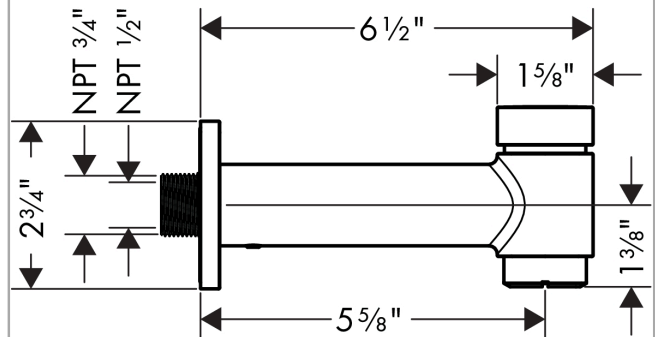

**Talis S
Tub Spout with Diverter**

Finishes : **brushed nickel** Part no. : **72411821**

Description

Features

- Solid brass

Item details

List Price \$ 229.00

Compliance

Product image

Scale drawing

Talis S
Tab Spout with Diverter
 Finishes : **brushed nickel**

Part no. : **72411821**

Exploded drawing

Year of production: >11/16