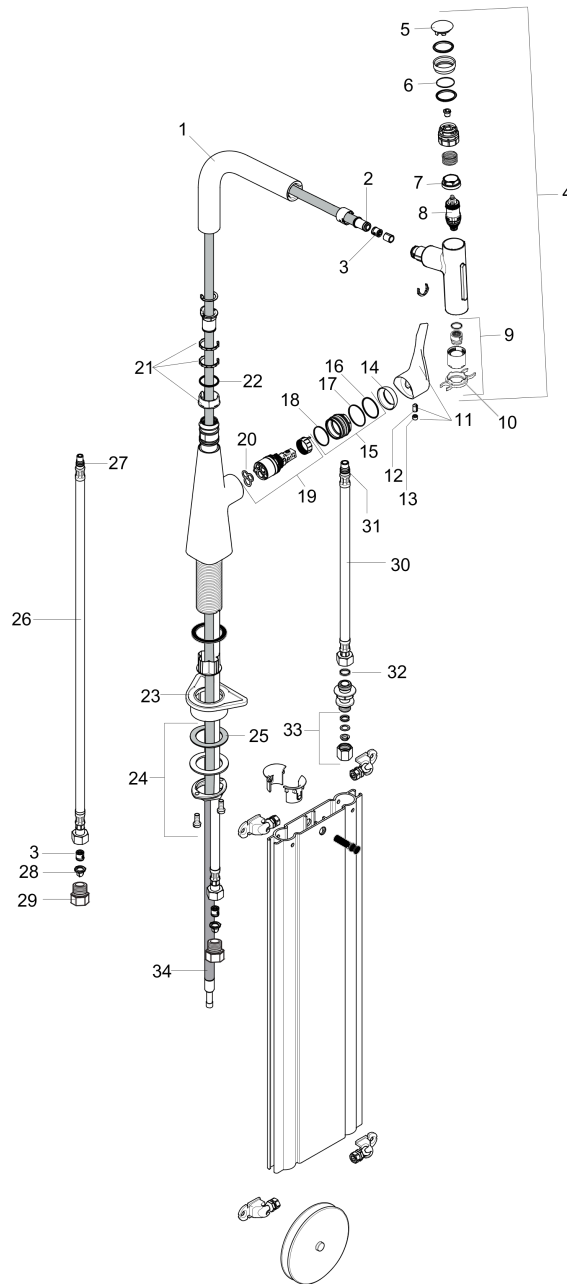

Metris Select
Prep Kitchen Faucet, 2-Spray Pull-Out with sBox, 1.75 GPM
 Finishes : **steel optic** Part no. : **73817801**

Description

Features

- Swivel range 110° / 150°
- Laminar spray, needle spray
- Toggle spray diverter
- Select button provides convenient start/stop of the water flow at the sprayhead
- MagFit magnetic sprayhead docking
- Single-hole installation
- Flow: 1.75 GPM (6.6 L/Min)
- Ceramic cartridge
- 3/8" hoses
- Integrated double backflow prevention
- sBox for smooth, protected hose guidance in the cabinet
- extension length up to 30" (76cm)

Exploded drawing

Year of production: >07/19

Metris Select

Prep Kitchen Faucet, 2-Spray Pull-Out with sBox, 1.75 GPM

Finishes : **steel optic** Part no. : **73817801**

Spare parts list

Year of production: >07/19

Pos.	Description	Part no.	Price	PU
1	spout cpl.	93175800	-	1
2	O-ring 8x2	98112000	-	1
3	non return valve DW 10	96456000	-	1
4	handspray	93412801	-	1
5	cover	92566800	-	1
6	O-Ring 14x1,5	98201000	-	1
7	nut	92567000	-	1
8	shut off unit	98463000	-	1
9	spray former	93342000	-	1
10	service tool	95910000	-	1
11	handle	93170800	-	1
12	hollow set screw M6x10 DIN 916	96029000	-	1
13	screw cover	95704000	-	1
14	flange	95493800	-	1
15	nut	98864000	-	1
16	O-ring 23x2	98398000	-	1
17	O-ring 27x1,5	92527000	-	1
18	O-ring 25x1,5	98146000	-	1
19	cartridge, assy	97685000	-	1
20	seal	98865000	-	1
21	set of lever collars	98365000	-	1
22	O-ring 21x2,5	98211000	-	1
23	support	97523000	-	1
24	fixing set (Ø 34)	95049000	-	1
25	lever collar	97548000	-	1
26	connection hose 900 mm M8x0,75 G3/8	95372000	-	1
27	O-ring 7x1,5	98422000	-	1
28	filter packing	95291000	-	1
29	adapter for connection hose	88802000	-	1
30	connection hose 450 mm M10x1 G3/8	96507000	-	1
31	O-ring 8x1,75	97827000	-	1
32	sealing set	95581000	-	1
33	squeezing connection	96099000	-	1
34	hose	93188000	-	1
a	extension set	43333000	-	1