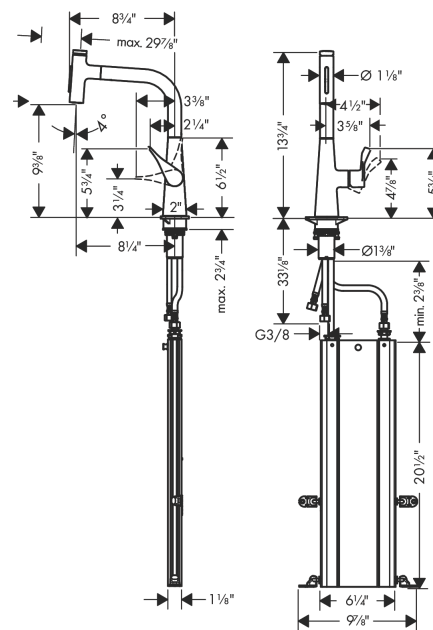

Scale drawing