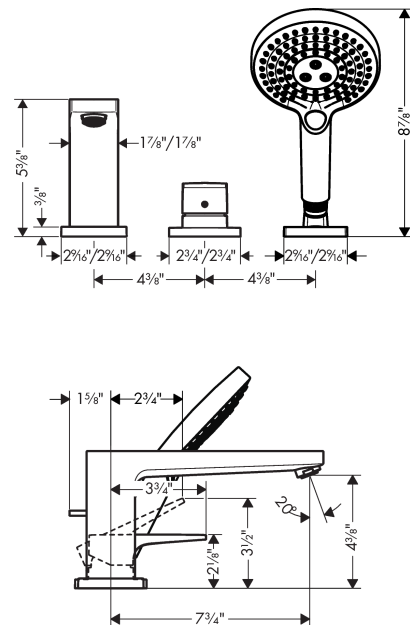

Metropol

3-Hole Roman Tub Set Trim with Loop Handle and 1.75 GPM Handshower

Finishes : **brushed nickel** Part no. : **74554821**

Description

Features

- consists of: 3-Hole Roman tub filler with single handle, Handshower, Handshower holder
- Ceramic cartridge
- Integrated double backflow prevention

Item details

List Price \$ 932.00

Technology

Compliance

Product image

Scale drawing

Metropol
3-Hole Roman Tub Set Trim with Loop Handle and 1.75 GPM Handshower
 Finishes : **brushed nickel** Part no. : **74554821**

Exploded drawing

Year of production: >07/18

Metropol

3-Hole Roman Tub Set Trim with Loop Handle and 1.75 GPM Handshower

Finishes : **brushed nickel** Part no. : **74554821**

Spare parts list

Year of production: >07/18

Pos.	Description	Part no.	Price	PU
1	spout cpl.	93151820	-	1
2	aerator M24x1 (30 l/min)	96512820	-	1
3	handle	93076820	-	1
4	diverter knob	98707820	-	1
5	O-ring 41x1,5	98168000	-	1
6	escutcheon for spout	93152820	-	1
7	selector assy	96775000	-	1
8	O-Ring 14x2,5	98189000	-	1
9	O-Ring 23x2,5	98183000	-	1
10	O-Ring 22x2	98185000	-	1
11	O-ring 9x2,5	98217000	-	1
12	screw cover	96338000	-	1
13	escutcheon	93138820	-	1
14	cartridge, assy	92730000	-	1
15	locking screw for handle	95140000	-	1
16	seal	95008000	-	1
17	handshower	26036821	-	1
18	shower holder	28071820	-	1
19	set of non return valves DW 15	94074000	-	1
20	escutcheon for shower holder	93153820	-	1
21	O-ring 56x2	98468000	-	1