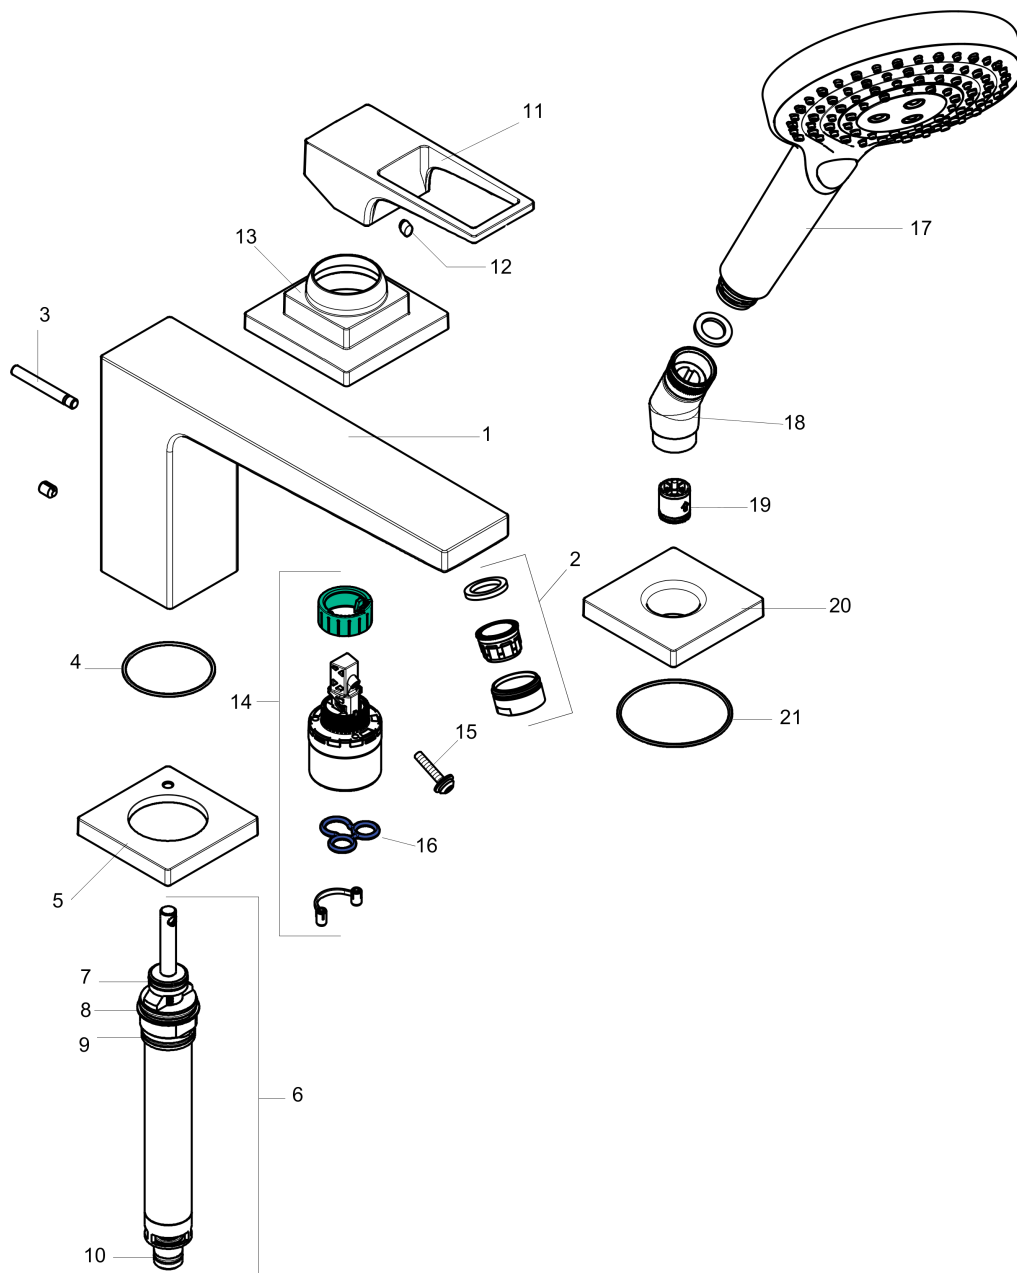

Metropol

3-Hole Roman Tub Set Trim with Loop Handle and 1.75 GPM Handshower

Finishes : **brushed nickel** Part no. : **74554821**

Description

Features

- consists of: 3-Hole Roman tub filler with single handle, Handshower, Handshower holder
- Ceramic cartridge
- Integrated double backflow prevention

Item details

List Price \$ 932.00

Technology

Compliance

Product image

Scale drawing

Metropol
3-Hole Roman Tub Set Trim with Loop Handle and 1.75 GPM Handshower
 Finishes : **brushed nickel** Part no. : **74554821**

Exploded drawing

Year of production: >07/18

Metropol

3-Hole Roman Tub Set Trim with Loop Handle and 1.75 GPM Handshower

Finishes : **brushed nickel** Part no. : **74554821**

Spare parts list

Year of production: >07/18

Pos.	Description	Part no.	Price	PU
1	spout cpl.	93151820	-	1
2	aerator M24x1 (30 l/min)	96512820	-	1
3	handle	93076820	-	1
4	diverter knob	98707820	-	1
5	O-ring 41x1,5	98168000	-	1
6	escutcheon for spout	93152820	-	1
7	selector assy	96775000	-	1
8	O-Ring 14x2,5	98189000	-	1
9	O-Ring 23x2,5	98183000	-	1
10	O-Ring 22x2	98185000	-	1
11	O-ring 9x2,5	98217000	-	1
12	screw cover	96338000	-	1
13	escutcheon	93138820	-	1
14	cartridge, assy	92730000	-	1
15	locking screw for handle	95140000	-	1
16	seal	95008000	-	1
17	handshower	26036821	-	1
18	shower holder	28071820	-	1
19	set of non return valves DW 15	94074000	-	1
20	escutcheon for shower holder	93153820	-	1
21	O-ring 56x2	98468000	-	1