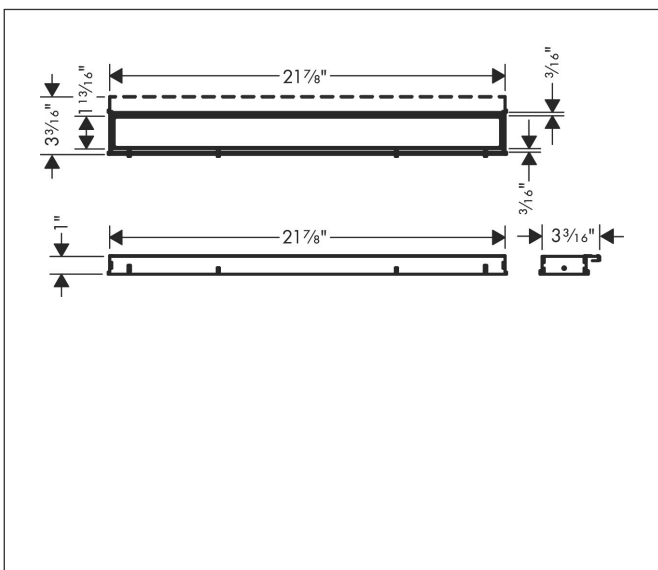

Brand	hansgrohe
Art. Name	RainDrain Match Trim 23 5/8" with Height Adjustable Frame
Art. Nr.	56036001
Surface	chrome
Pos.	1

Product Picture

Features

- Consists of: design trim, height adjustable frame, wall installation flange
- Mounting type: wall-mounted, free in the floor
- Grate tileable on the rear, except for glass finishes (-450 and -610)
- Easy to clean surface
- Easy adjustment to tile thickness with height adjustable frame (7 - 18 mm)
- Tile thickness: up to 18 mm
- Suitable for any type of tile
- Up to 60 l/min drainage capacity
- Where to use: new construction, renovation
- Grate removal tool allows easy removal of the trim
- Wall mounting possible
- tile inlay depth: 12 mm
- Grate material: Stainless Steel 304 (1.4301)
- Suitable for primary and secondary drainage
- Frame width: 62 mm

Drawing

Technology