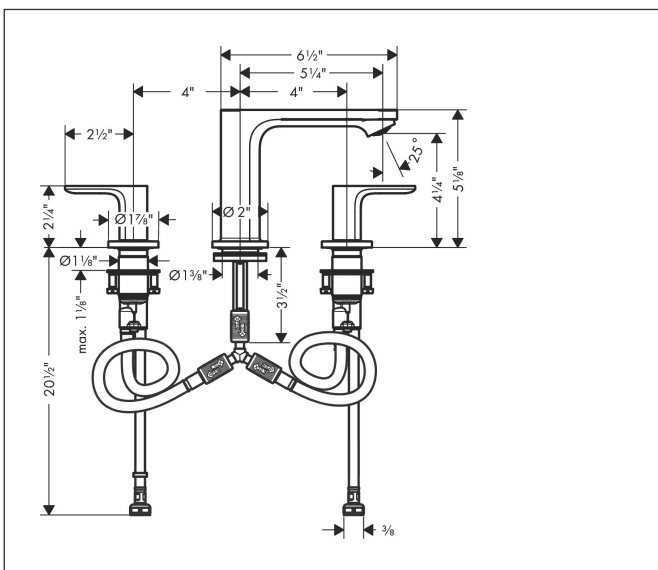

Brand hansgrohe
Art. Name **Rebris E** Widespread Faucet 110 with Pop-Up Drain
Art. Nr. 72532821
Surface brushed nickel
Pos. 1

Product Picture

Features

- Consists of: Widespread faucet, Pop-up assembly
- Spray modes: Aerated spray
- 90° ceramic valves
- Includes pop-up drain
- Material waste set: Metal

Drawing

Technology