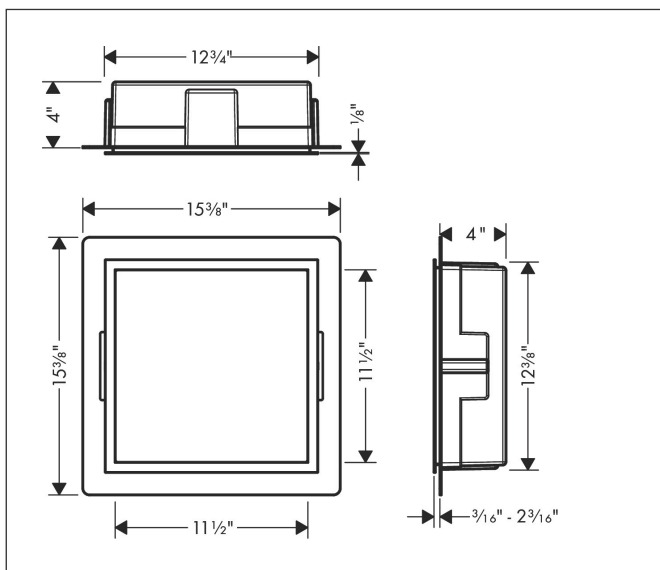

Brand hangrohe
 Art. Name **XtraStoris Individual** Wall niche Matt White with design frame 12"x 12"x 4"
 Art. Nr. 56099670
 Surface matte black
 Pos. 1

Product Picture

Features

- Consists of: wall niche with design frame, sealing set
- Body colour: Matt White
- Installation depth: 100 mm
- Where to use: new construction, renovation
- Easy to clean surface
- Suitable for use in wet areas
- Wall type: solid wall construction, drywall construction
- Material sealing set: Polystyrene (PS)
- Material wall niche: Stainless Steel 304 (1.4301)
- With 2 mm thick design frame
- Dimensions wall niche: 300 x 300 x 100 mm (HxWxD)
- Required dimensions for sealing set: 313 x 325 x 100 mm (HxWxD)

Drawing

Technology