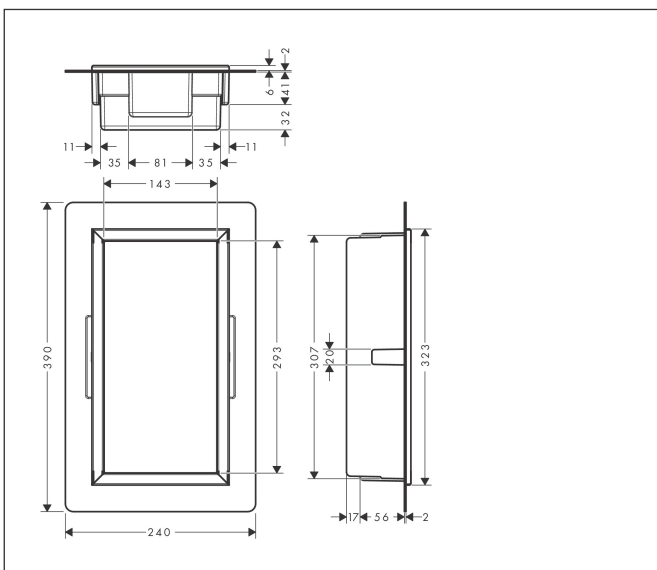

Brand	hansgrohe
Art. Name	XtraStoris Original Wall Niche with Frame 12"x 6"x 5.5"
Art. Nr.	56092670
Surface	Matte Black
Pos.	1

Product Picture

Features

- Consists of: wall niche with frame, sealing set, installation set
- Where to use: new construction, renovation
- Easy to clean surface
- Suitable for use in wet areas
- Wall type: solid wall construction, drywall construction
- Material sealing set: Polystyrene (PS)
- Material wall niche: Stainless Steel 304 (1.4301)
- Dimensions wall niche: 300 x 150 x 70 mm (HxWxD)

Drawing

Technology