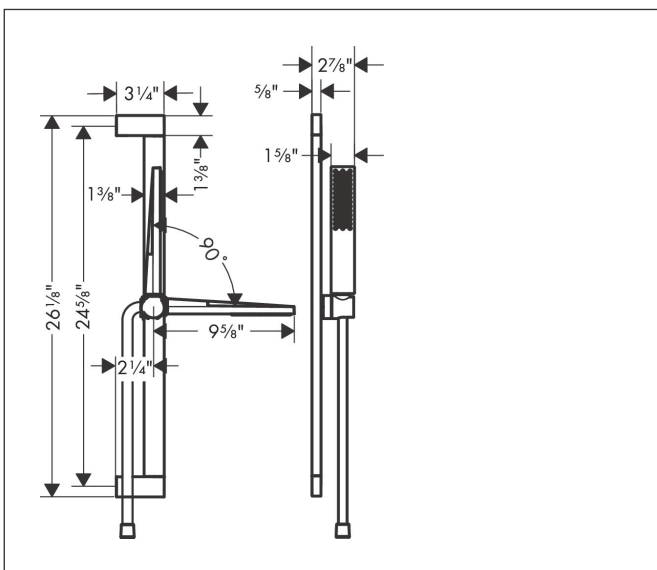

Brand	hansgrohe
Art. Name	Pulsify E Wallbar Set 100 1-Jet 24", 2.5 GPM
Art. Nr.	24370671
Surface	matte black
Pos.	1

Product Picture

Features

- Consists of: Baton handshower, Wallbar, Handshower hose, Slider
- Spray modes: PowderRain
- Flow: 2.5 GPM (9.5 L/Min)
- Pivot connector prevents hose from tangling
- Wall mounted: Fastens with screws
- Wallbar type: swivelling shower bar
- Stand pipe: 26 Inch
- Profile stand pipe: cubic

Drawing

Technology

Spray Types