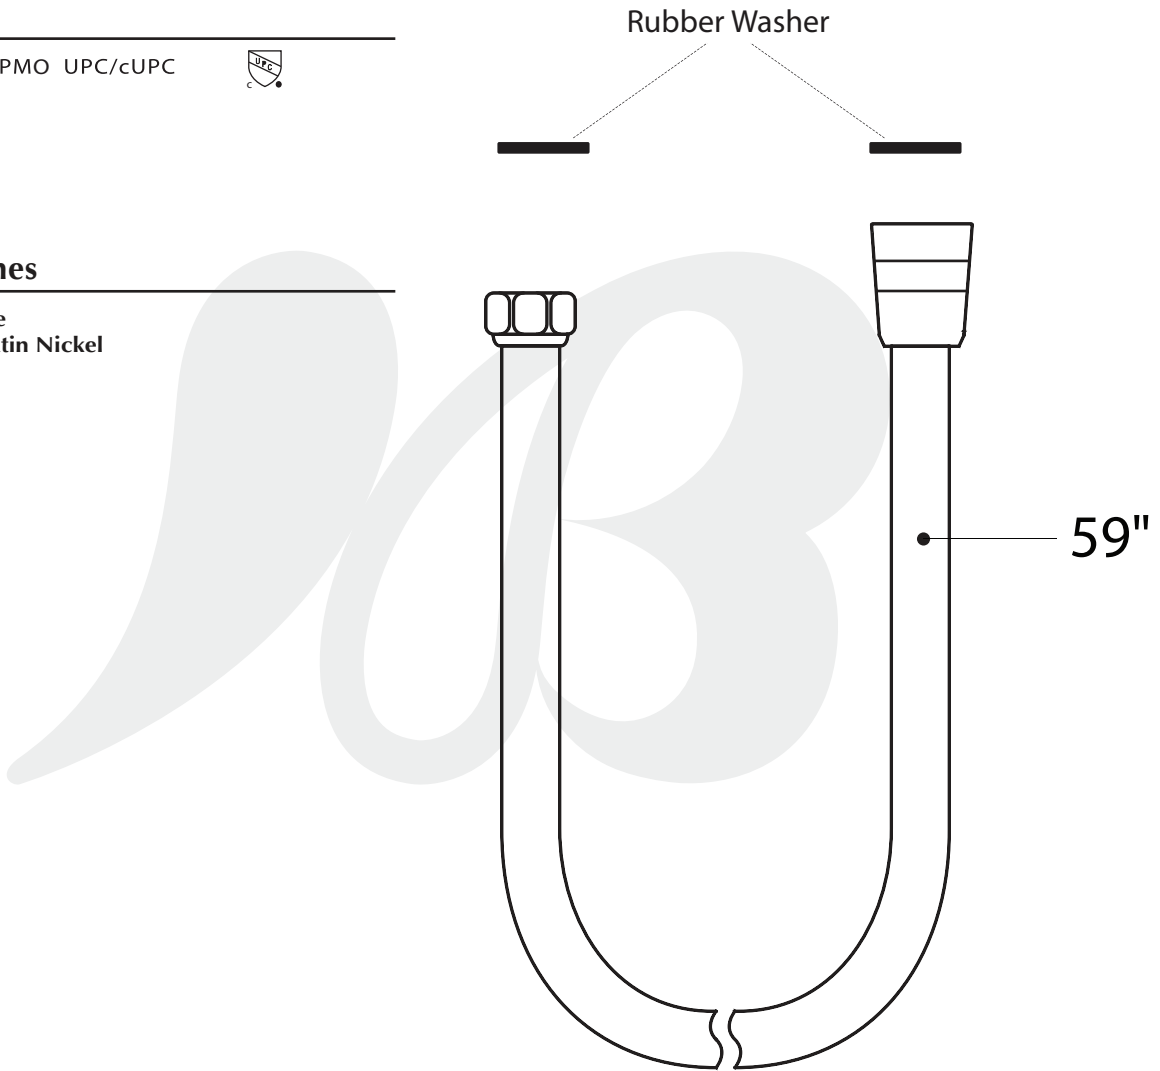

P0141301, P0141302 - 59" - PVC Shower Hose

Description

- 59" PVC Shower Hose
- Cone nut design
- Standard 1/2" Connections

Standards

- Complies with IAPMO UPC/cUPC

Colors / Finishes

- P0141301 - Chrome
- P0141302 - PVD Satin Nickel

Item Number	Type	Date
P0141301, P0141302	Accessories	12/21/2015