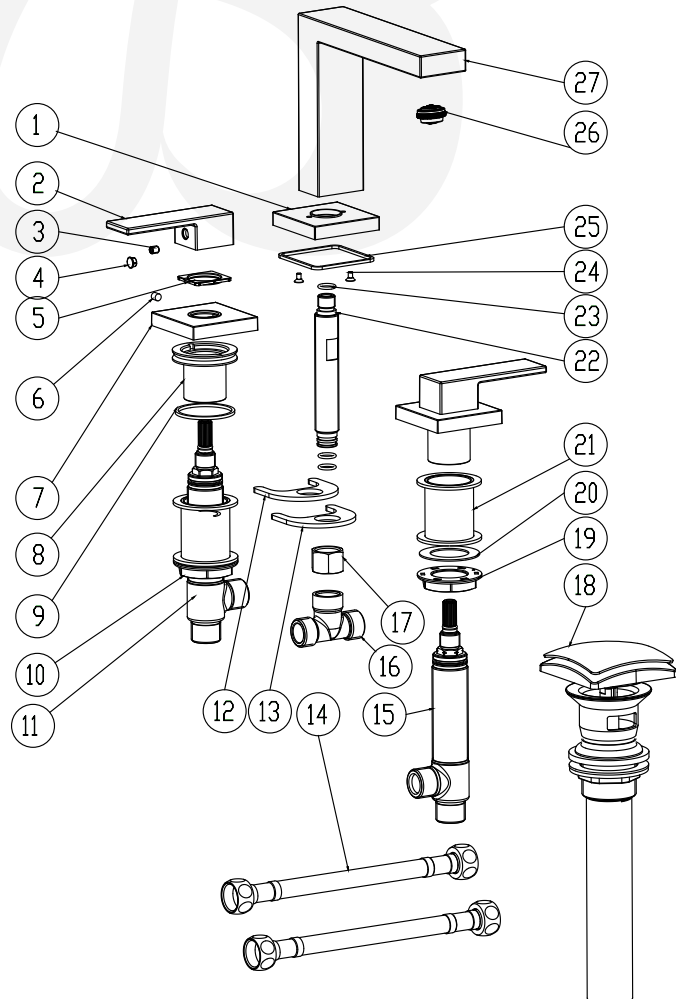

**W4582001-14, W4582002-14, W4582014-14, W4582016-14, W4582049-14 - Razo Widespread Faucet**

**Description**

- 8" Widespread lavatory faucet with tall spout
- Brass spout
- Ceramic disc cartridges
- 1.2 GPM
- Push style pop-up assembly

• W4582001-14

**Colors / Finishes**

- W4582001-14 - Chrome
- W4582002-14 - PVD Satin Nickel
- W4582014-14 - PVD Polished Nickel
- W4582016-14 - PVD Satin Brass
- W4582049-14 - Matte Black

**BREAK DOWN  
Component Parts List**

27	CTFN0070	1
26	ATBX0087	1
25	CTWR0383	1
24	CTST3000	2
23	CTRR0011	3
22	CTPN0066	1
21	CTDT0002	2
20	CTWQ0006	2
19	CTNP0045-XD	1
18	ATAA0085	1
17	CTNB0157	1
16	CTYN0032	1
15	ATBA1061-XD	1
14	ATBP1007	2
13	CTWT0078	1
12	CTWR0185	1
11	ATBA1061-XR	1
10	CTNP0045-XR	1
9	CTWR0060	2
8	CTDB0597	2
7	CTCZ0292	2
6	CTST0161	2
5	CTWP0294	2
4	CTCP0072	2
3	CTST0117	2
2	CTHZ0641	2
1	CTDZ0138	1
Item	Part Number	Qty

Item Number	Type	Date
W4582001-14, W4582002-14, W4582014-14, W4582016-14, W4582049-14	Widespread	7/6/2017