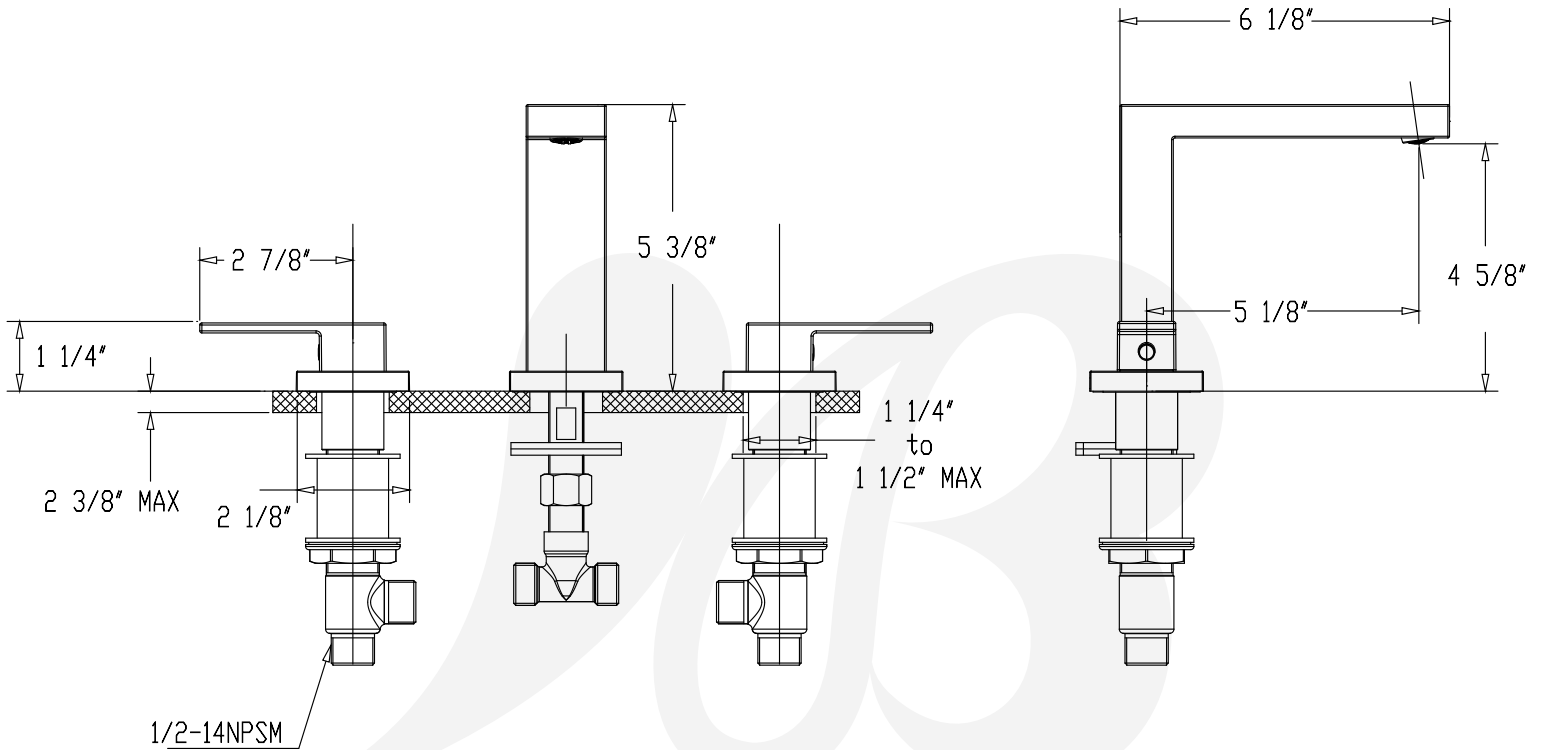

Item Number	Type	Date
W4582001-14, W4582002-14, W4582014-14, W4582016-14, W4582049-14	Widespread	7/6/2017