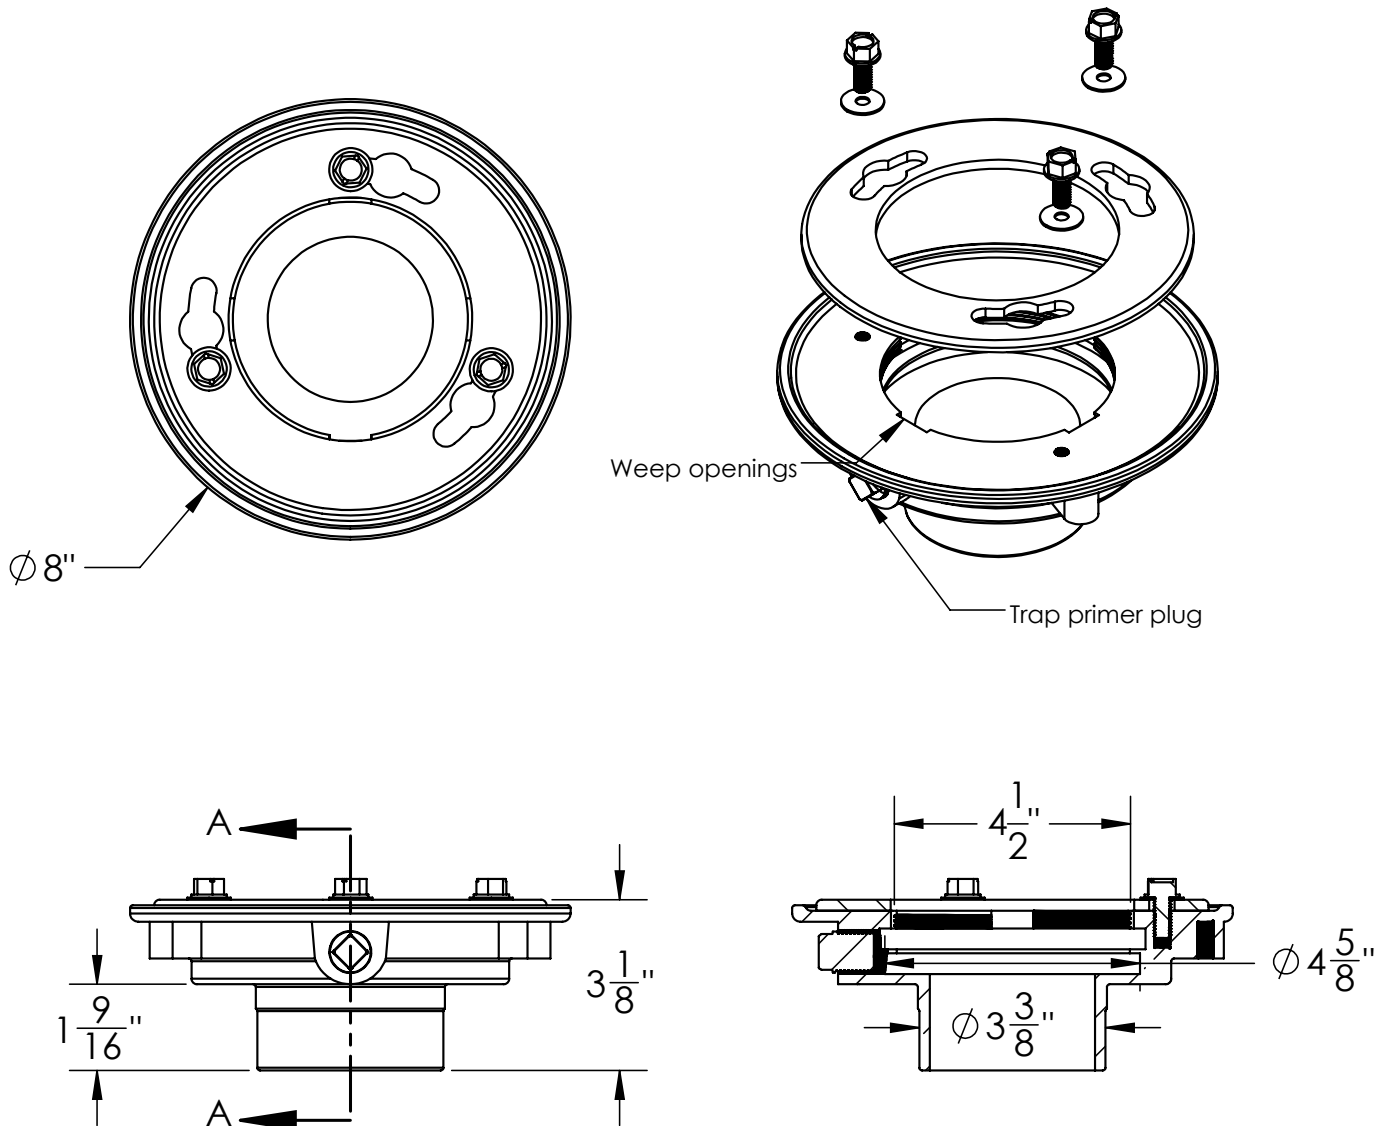

CDI 43 Specifications

CDI 43:

- Cast Iron Clamp Down Drain Body Assembly
- 4" NPS Threaded Throat
- 3" Outlet
- NPT trap primer plug
- Compatible with traditional waterproofing membranes

Infinity Drain
145 Dixon Avenue
Amityville, NY 11701
Phone: 516.767.6786
Fax: 516.740.3066
www.infinitydrain.com

NOTE: Installer must verify all rough-in dimensions prior to installation and consult local and national codes. Conformity and compliance to local and national codes are the responsibility of the installer.