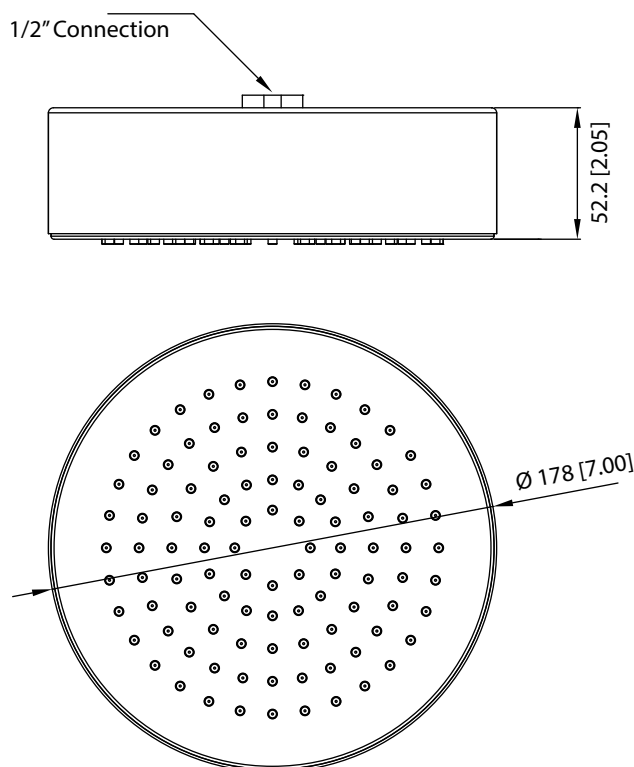

## HSB.7R | 7" Brass Shower Head

### SPECIFICATIONS:

- Solid Brass Shower Head
- Scrub rubber nozzles to easily clean water sediment
- 2.0 GPM Flow Rate
- 104 Nozzles

### Technical Diagram

### MATCHING SHOWER ARMS:

- 1) HS1040 (15" Wall Mount Shower Arm)