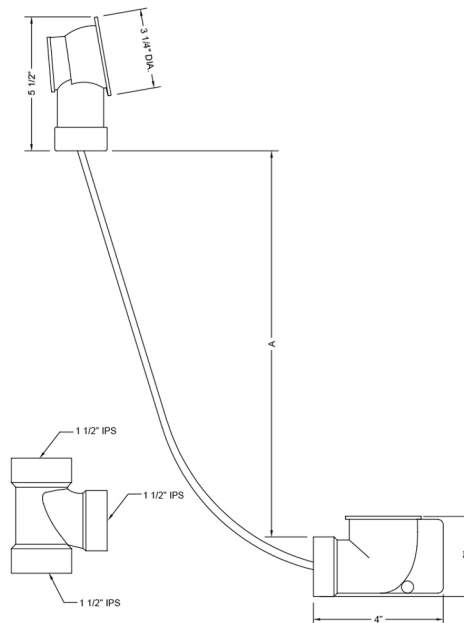

PVC Bath Waste and Overflow Subassembly (Geberit)

Model #: 372-LT

FEATURES:

- Designed to fit most manufacturers' bath and whirlpool tubs from 17" to 24" deep
- 27" cable length
- For 1½" PVC Schedule 40
- Stainless steel cable for strength and durability
- Complements both contemporary and traditional styling
- Geberit subassemblies
- SUBASSEMBLIES ONLY

AVAILABLE FINISHES:

N/A

SPECIFICATION DRAWING:

| PVC BATH WASTE & OVERFLOW | | |
|---------------------------|---------|--------------|
| PART # | A | CABLE LENGTH |
| 370-LT | 12"-16" | 17" |
| 372-LT | 17"-24" | 27" |
| 374-LT | 23"-27" | 33" |
| 376-LT | 28"-29" | 43" |
| ABS BATH WASTE & OVERFLOW | | |
| 371-LT | 12"-16" | 17" |
| 373-LT | 17"-24" | 27" |
| 375-LT | 23"-27" | 33" |
| 377-LT | 28"-29" | 43" |