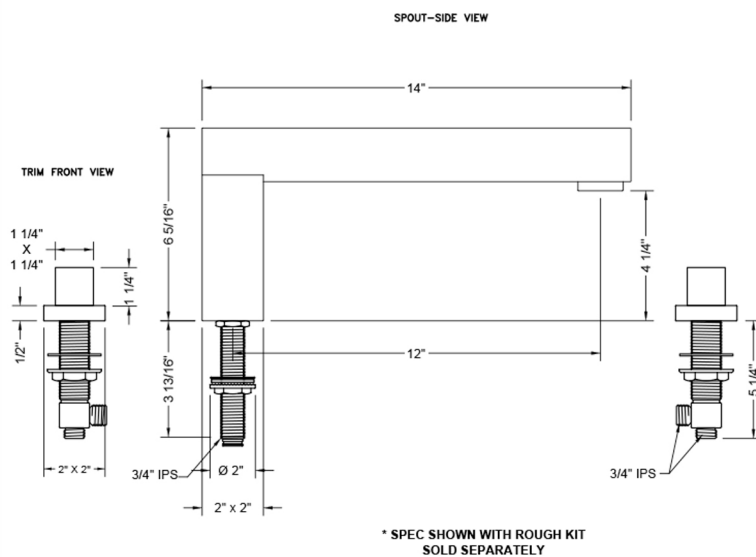

SPECIFICATION DRAWING: