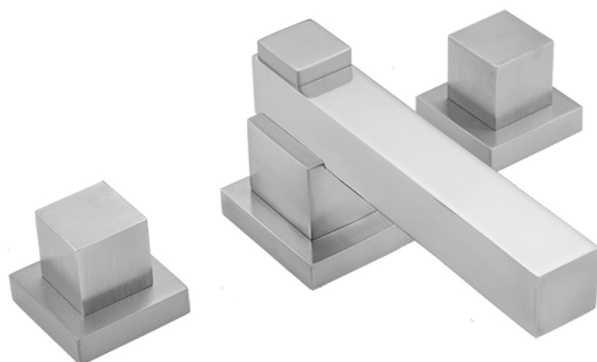

CUBIX® Faucet with Cube Handles- 0.5 GPM

Model #: 3204-T673-0.5-

FEATURES:

- All brass 8" - 12" widespread faucet includes brass pop-up drain with overflow
- 1/4 turn ceramic valves
- Stationary Spout
- Available Flow Rates: 1.5, 1.2 & 0.5 GPM. Additional flow rate (aerator) options available. Contact JACLO.
- 5 1/2" spout reach
- Spout Hole Size: 1 5/8" - 2"
- Valve Hole Size: 1 1/8" - 1 5/8"

AVAILABLE FINISHES:

Polished Chrome (PCH)	Satin Chrome (SC)	Bronze Umber (BU)
Satin Nickel (SN)	Pewter (PEW)	Caramel Bronze (CB)
Polished Nickel (PN)	Antique Brass (AB)	Antique Copper (ACU)
Oil-Rubbed Bronze (ORB)	Polished Brass (PB)	Polished Copper (PCU)
Vintage Bronze (VB)	Satin Brass (SB)	Matte Black (MBK)
Satin Gold (SG)	Polished Gold (PG)	Black Nickel (BKN)
Bombay Gold (BG)	Jewelers Gold (JG)	Satin Cooper (SCU)