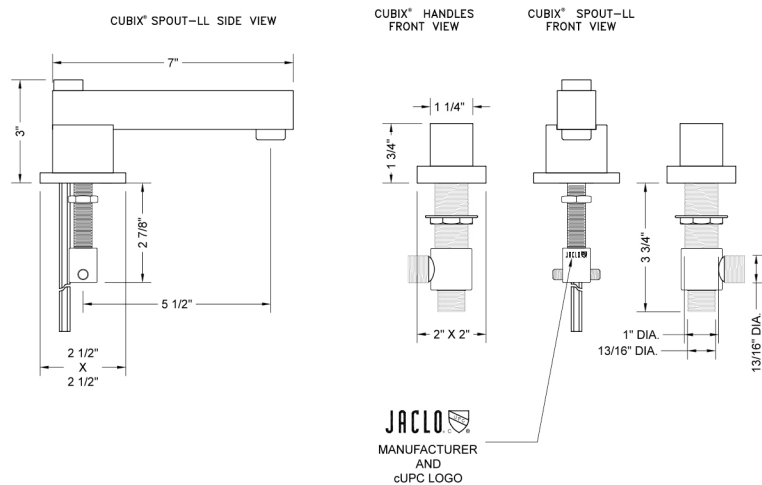

CUBIX® Faucet with Cube Handles- 0.5 GPM

Model #: 3204-T673-0.5-

FEATURES:

- All brass 8" - 12" widespread faucet includes brass pop-up drain with overflow
- 1/4 turn ceramic valves
- Stationary Spout
- Available Flow Rates: 1.5, 1.2 & 0.5 GPM. Additional flow rate (aerator) options available. Contact JACLO.
- 5 1/2" spout reach
- Spout Hole Size: 1 5/8" - 2"
- Valve Hole Size: 1 1/8" - 1 5/8"

SPECIFICATION DRAWING:

AVAILABLE HANDLES: