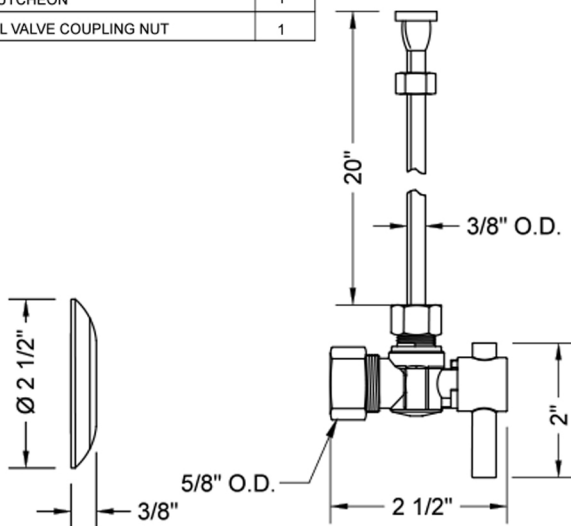

Quarter Turn Angle Pattern 5/8" O.D. Compression (Fits 1/2" Copper) x 3/8" O.D. Toilet Supply Kit Contempo Lever Handle, 20" Supply Tube, Escutcheon
Model #: 621-2-72-

FEATURES:

- Complete Toilet Supply Kit
- Kit contains:
 - (1) Quarter Turn Angle Pattern 5/8" O.D. Compression (Fits 1/2" Copper) x 3/8" O.D. Supply Valve with Contempo Lever Handle P/N 621-2
 - (1) 20" Copper Supply Tube P/N 772
 - (1) Escutcheon P/N 7463 (ULB P/N 6015)

SPECIFICATION DRAWING:

COMPONENTS	
DESCRIPTION	QTY:
ANGLE VALVE - CONTEMPO LEVER HANDLE	1
20" X 3/8" O.D. SUPPLY TUBE	1
ESCUTCHEON	1
PLASTIC FILL VALVE COUPLING NUT	1

AVAILABLE HANDLES: