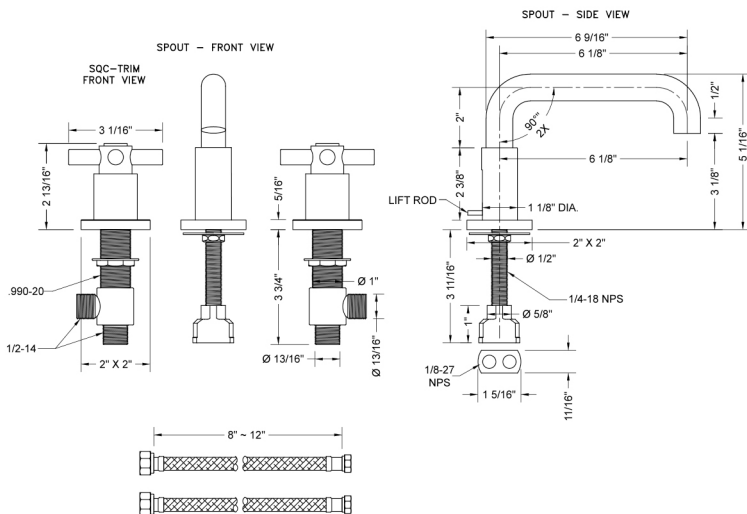

SPECIFICATION DRAWING: