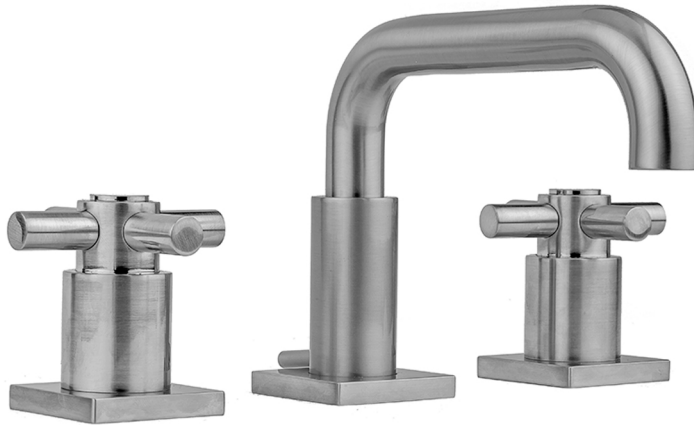

Downtown Contempo Faucet with Square Escutcheons & Contempo Cross Handles

Model #: 8883-SQC-

JACLO®

Confidence from start to finish.™

FEATURES:

- All brass 8" - 12" widespread faucet includes brass pop-up drain with overflow
- 1/4 turn ceramic valves
- Low Profile Swivel Spout (For Stationary Spout option, contact JACLO)
- Available Flow Rates: 1.5, 1.2 & 0.5 GPM. Additional flow rate (aerator) options available. Contact JACLO.
- 6 1/8" spout reach
- Spout Hole Size Min-Max: 1 1/2" - 1 7/8"
- Valve Hole Size Min-Max: 1 1/8" - 1 5/8"

AVAILABLE FINISHES:

Polished Chrome (PCH)	Satin Chrome (SC)	Bronze Umber (BU)
Satin Nickel (SN)	Pewter (PEW)	Caramel Bronze (CB)
Polished Nickel (PN)	Antique Brass (AB)	Antique Copper (ACU)
Oil-Rubbed Bronze (ORB)	Polished Brass (PB)	Polished Copper (PCU)
Vintage Bronze (VB)	Satin Brass (SB)	Rose Gold (RG)
Matte Black (MBK)	Satin Gold (SG)	Polished Gold (PG)
Black Nickel (BKN)	Bombay Gold (BG)	Jewelers Gold (JG)
Europa Bronze (EB)	White (WH)	Sedona Beige (SDB)
Tristan Brass (TB)	Unlacquered Brass (ULB)	Satin Cooper (SCU)