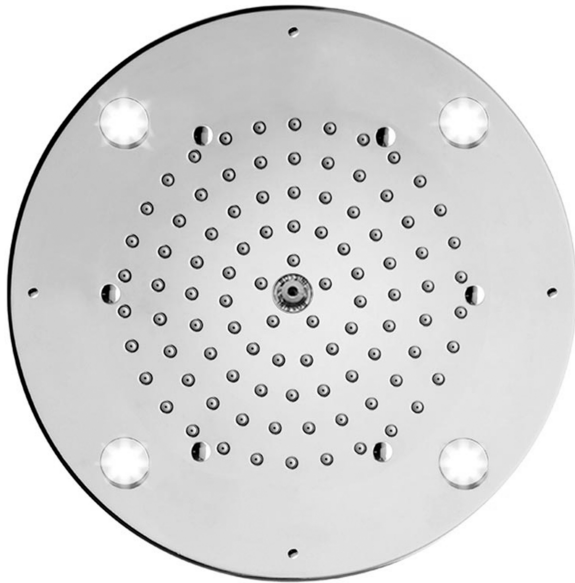

8" Diameter CIRCOLARE Dream Light  
Model #: 8R-DLRC-

**FEATURES:**

- 8" Diameter Round dream light water feature rain canopy
- Single color-fixed lighting
- LED light colors available:
  - White (013), Blue (015), Amber (016), Red (017), Green (018)
- 1/2" male IPS connection with flexible hose
- Surface or flush mount to ceiling
- Easy clean replaceable rubber jets
- Input voltage 110V AC (transformer included)
- CE approved
- Requires minimum flow rate of 5.5 GPM
- Standard finish is chrome. For other finish options, contact JACLO for pricing & availability

**AVAILABLE FINISHES:**

Polished Chrome (PCH)

**SPECIFICATION DRAWING:**

**BOTTOM VIEW**

**SPRAY PATTERNS:**

Easy Clean

Full Rain