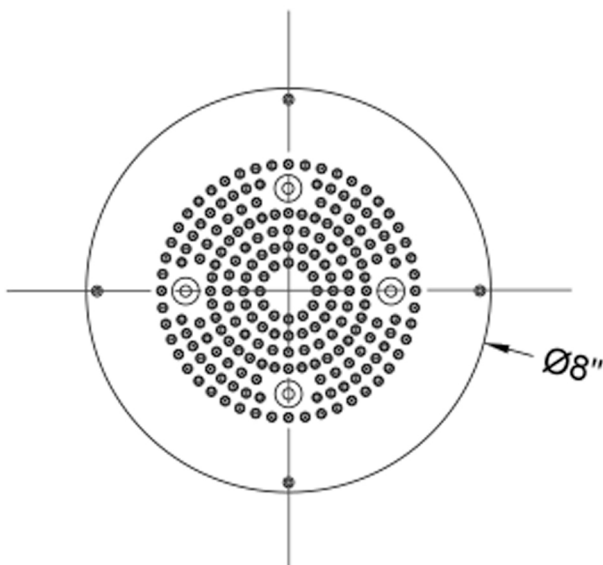

SPRAY PATTERNS: