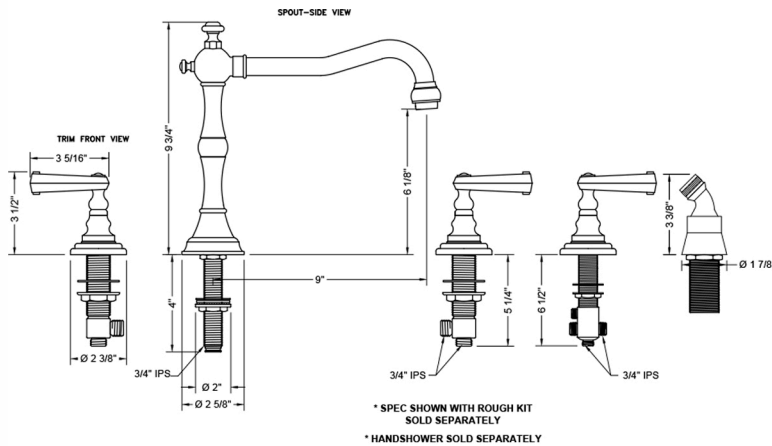

Roaring 20's Roman Tub Set with Ribbon Lever Handles and Angled Handshower

Model #: 9930-T667-A-TRIM-

FEATURES:

- All brass roman deck mount tub set trim
- Any handshower can be used
- Quick connect/disconnect spout
- Swivel Spout includes full flow aerator
- Includes:
 - 3060-DS hose
 - 8029 angled handshower mount
 - 8019 deck mount sleeve
- Spout Hole Size Min-Max: 1 1/4" - 1 3/8"
- Valve Hole Size Min-Max: 1 1/4" - 1 3/8"
- ADA Compliant Levers
- Requires J-6910-DIV-RGH rough in kit

SPECIFICATION DRAWING:

AVAILABLE HANDLES: